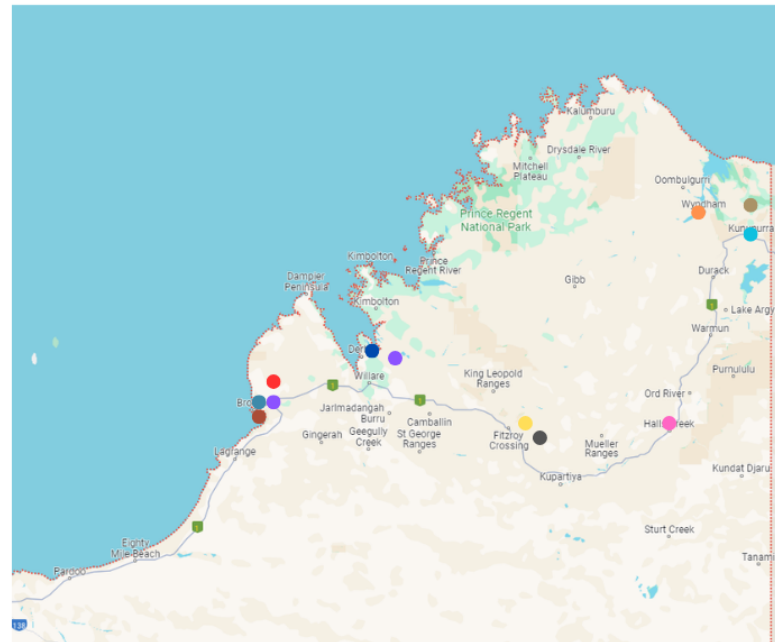

KIMBERLEY JUVENILE JUSTICE STRATEGY (KJJS)

West Kimberley

- SERVICE DELIVERY MAP -

East Kimberley

Broome Youth and Families Hub
Ride and Rise and Jetty to Jalangardi
38 Blackman Street, Broome - 9193 6391

Aboriginal Legal Service of WA
Youth Engagement Program (YEP -WK)
Unit 1/41 Carnarvon Street, Broome -
9192 1189

Kullarri Regional Communities Indigenous Corporation
Ngurra Buru - Broome Night Space
9 Haynes Street, Broome - 9194 1900

Marra Worra Worra Aboriginal Corporation
Youth Connection Night Patrol & Night Place
158 Great Northern Highway, Fitzroy Crossing -
9193 0600

North Regional TAFE - Broome Campus
Young and Deadly Alternative Learning Program
68 Cable Beach Road E, Djugun - 1300 996 573

Wyndham Youth Aboriginal Corporation
The New Way, The Right Way Program
17 Great Northern Highway, Wyndham -
9161 1712

North Regional TAFE - Kununurra Campus
Young and Deadly Alternative Learning Program
79 Coolibah Drive, Kununurra - 9168 0888