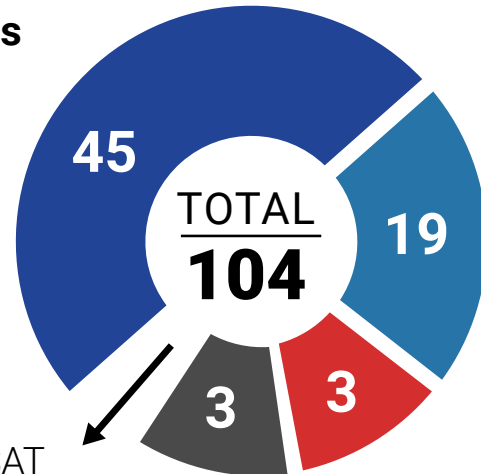

-17% ↓
From this time
last year

-22% ↓
From last month

Decisions/outcomes

- Mediated
- Withdrawn
- Dismissed
- Refused
- Orders
remedy/conciliation

34 referred to SAT

Top 5 complaint types

Brickwork
Includes stone and block work

183
Average days
to close