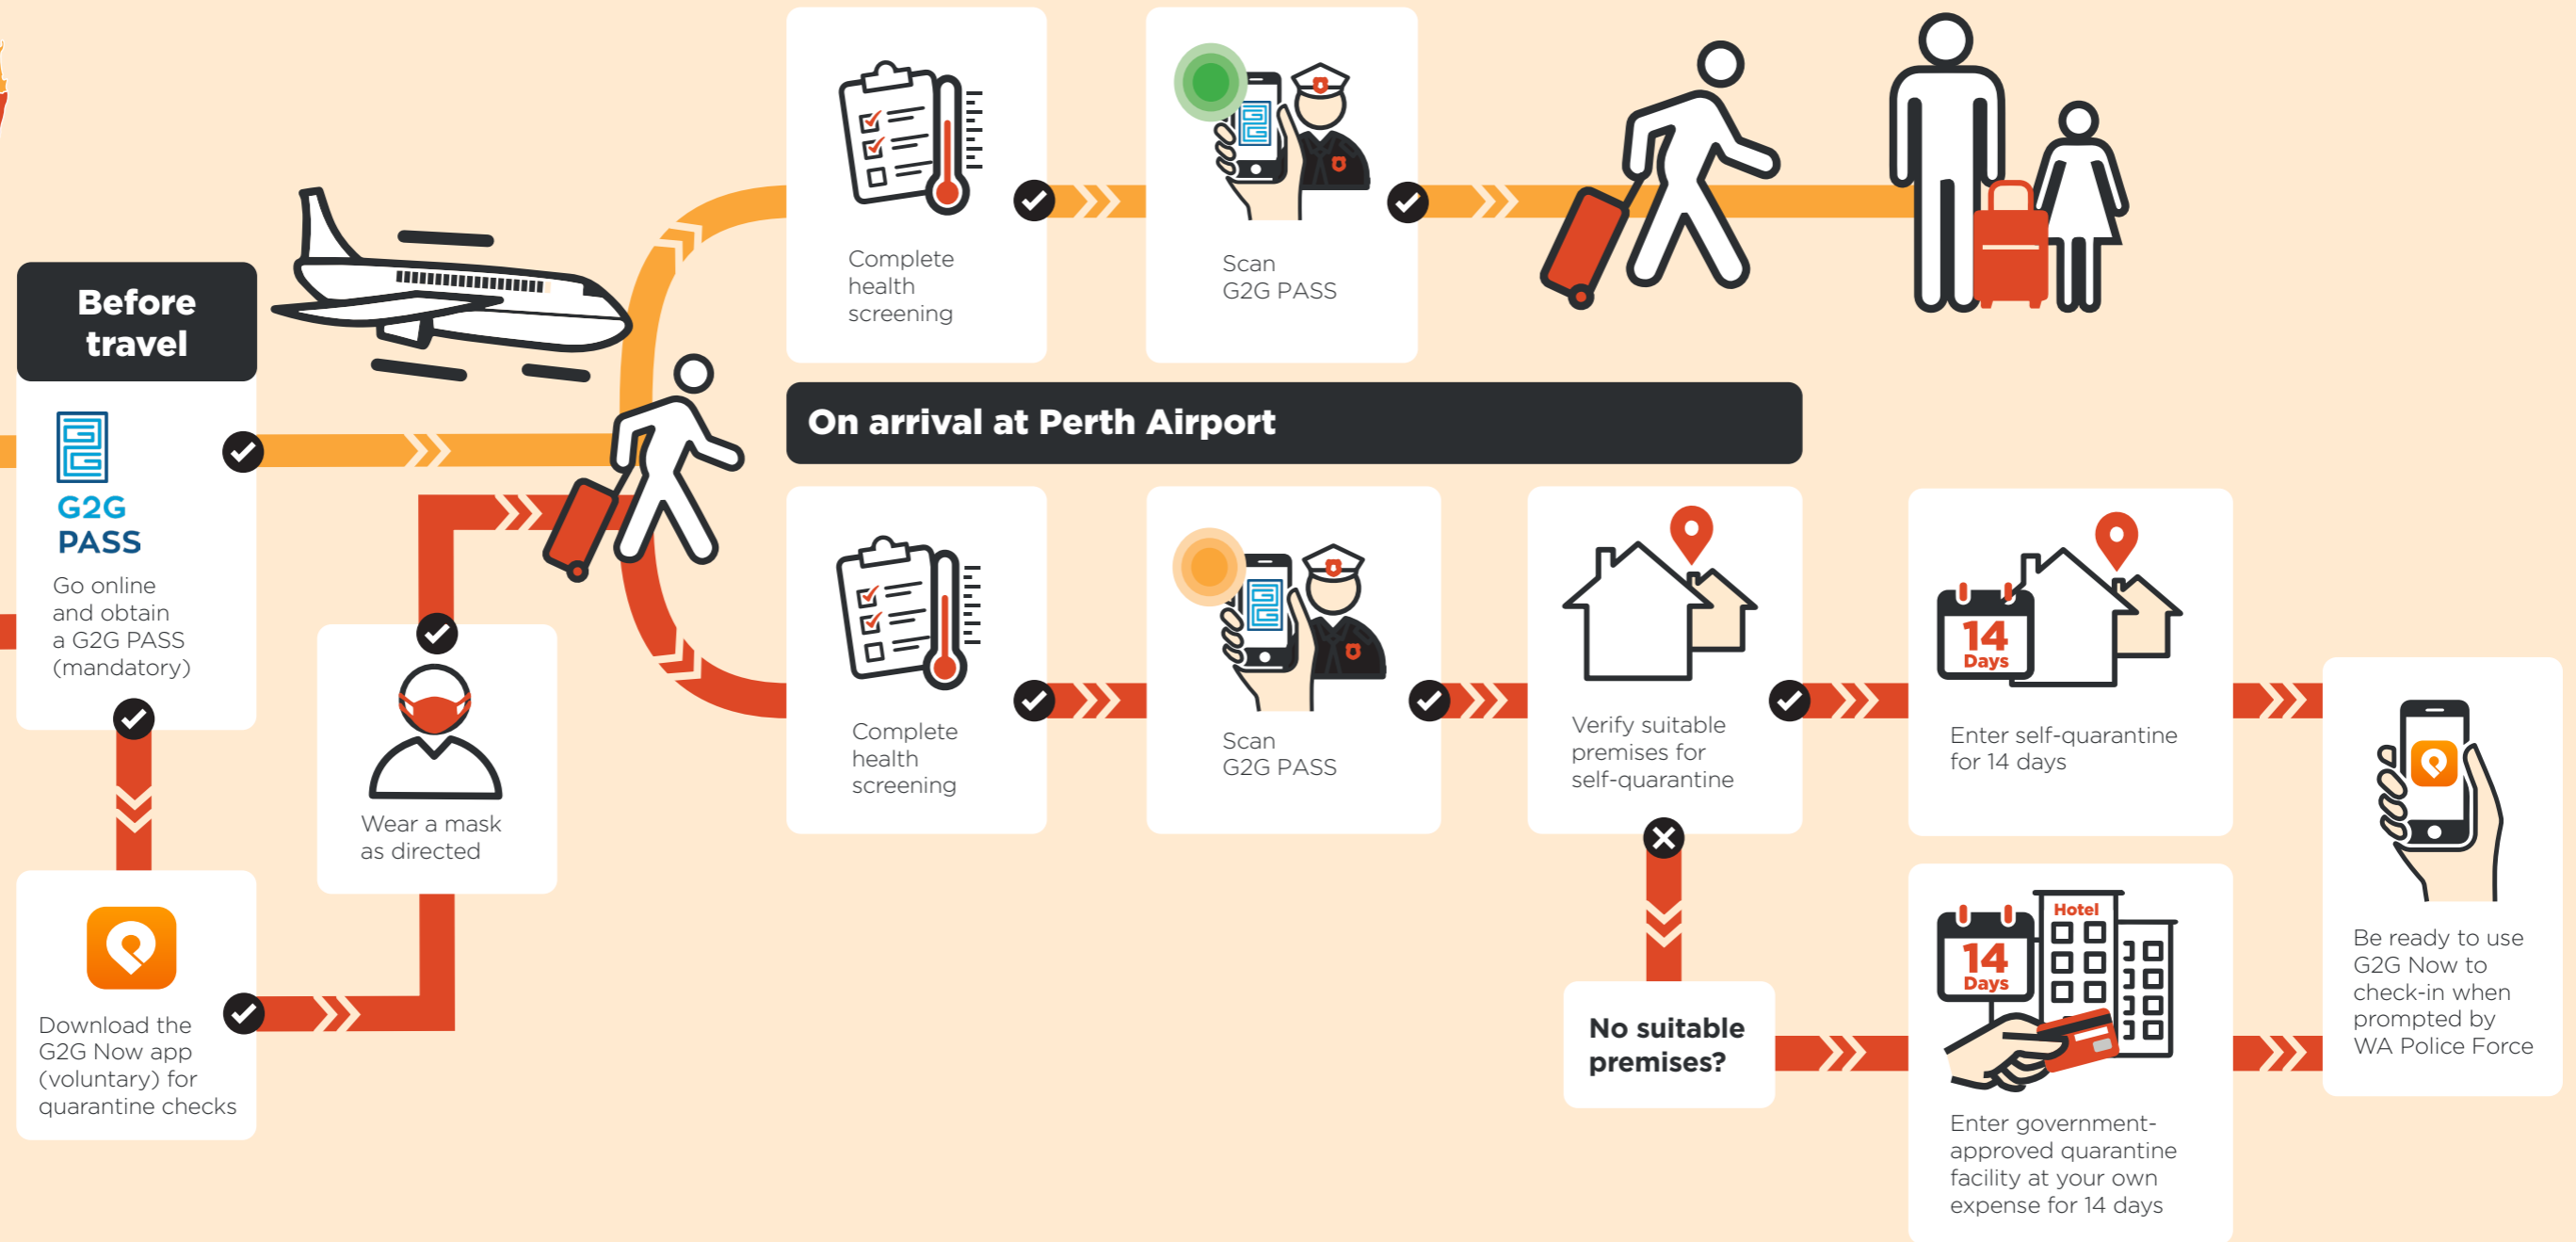

COVID-19 Travel advice

Interstate arrivals to Western Australia

⚠ Breaching conditions of entry or providing false and or misleading information can result in fines of up to \$50,000 or imprisonment.

Western Australia's COVID-safe principles

WA.gov.au

We're all in this together.