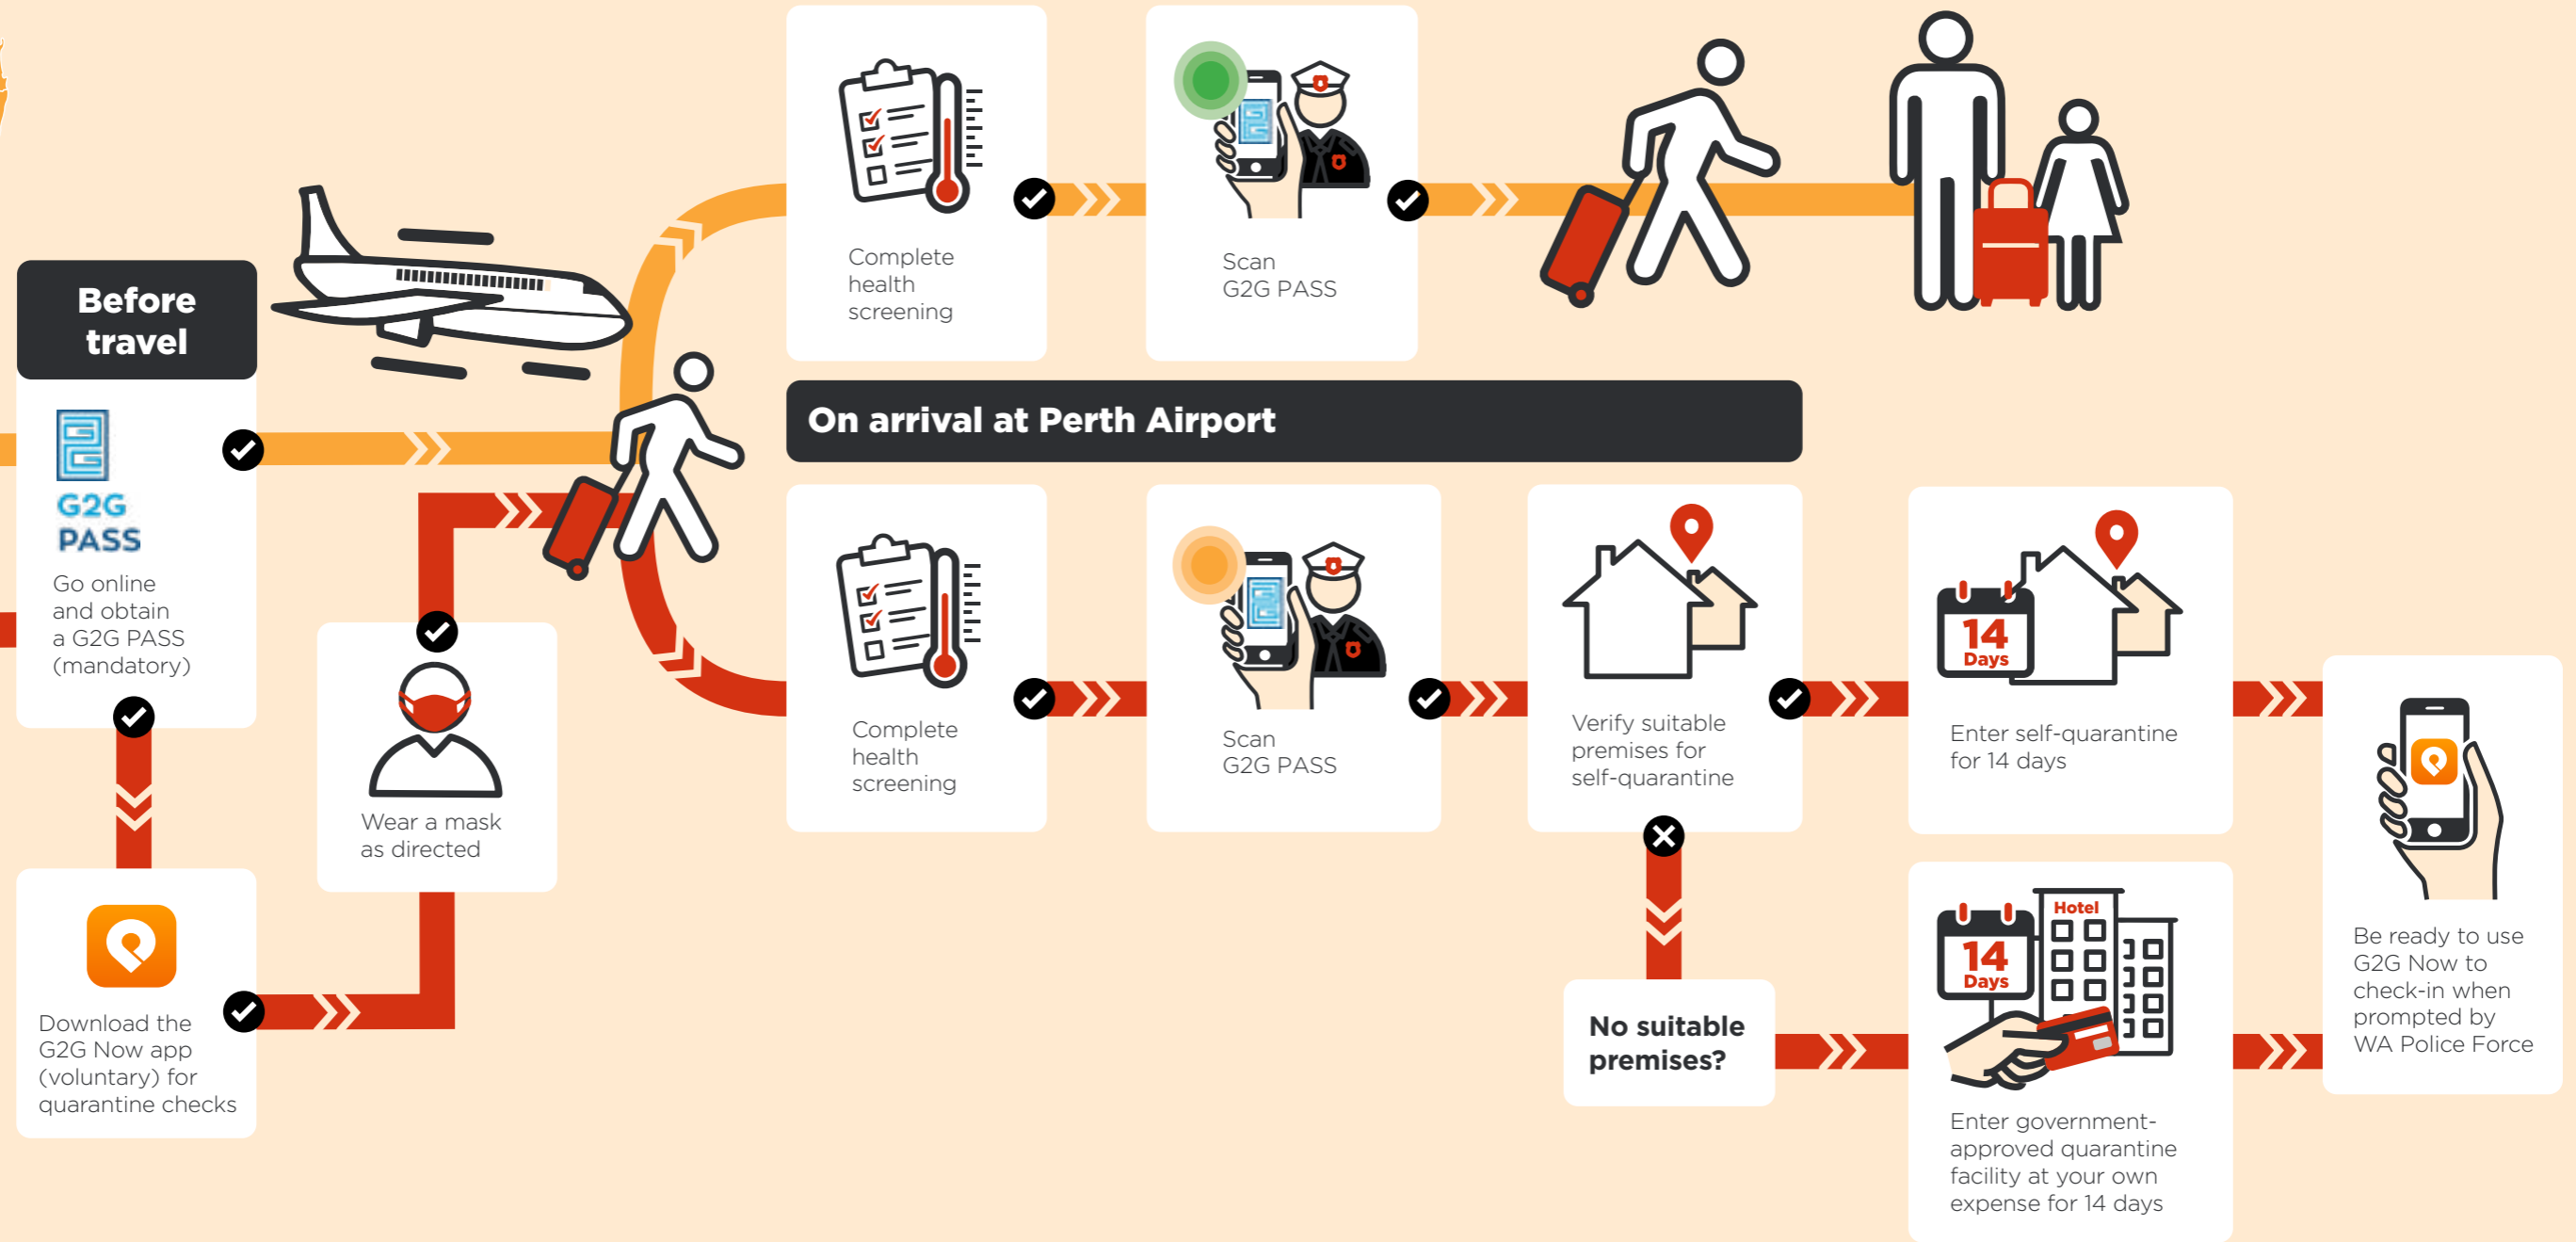

# COVID-19 Travel advice

## Interstate arrivals to Western Australia

⚠ Breaching conditions of entry or providing false and or misleading information can result in fines of up to \$50,000 or imprisonment.

Western Australia's COVID-safe principles

Practise physical distancing where possible

Wash hands regularly

Stay home if unwell

Get tested if symptomatic

Download the SafeWA app

WA.gov.au

We're all in this together.