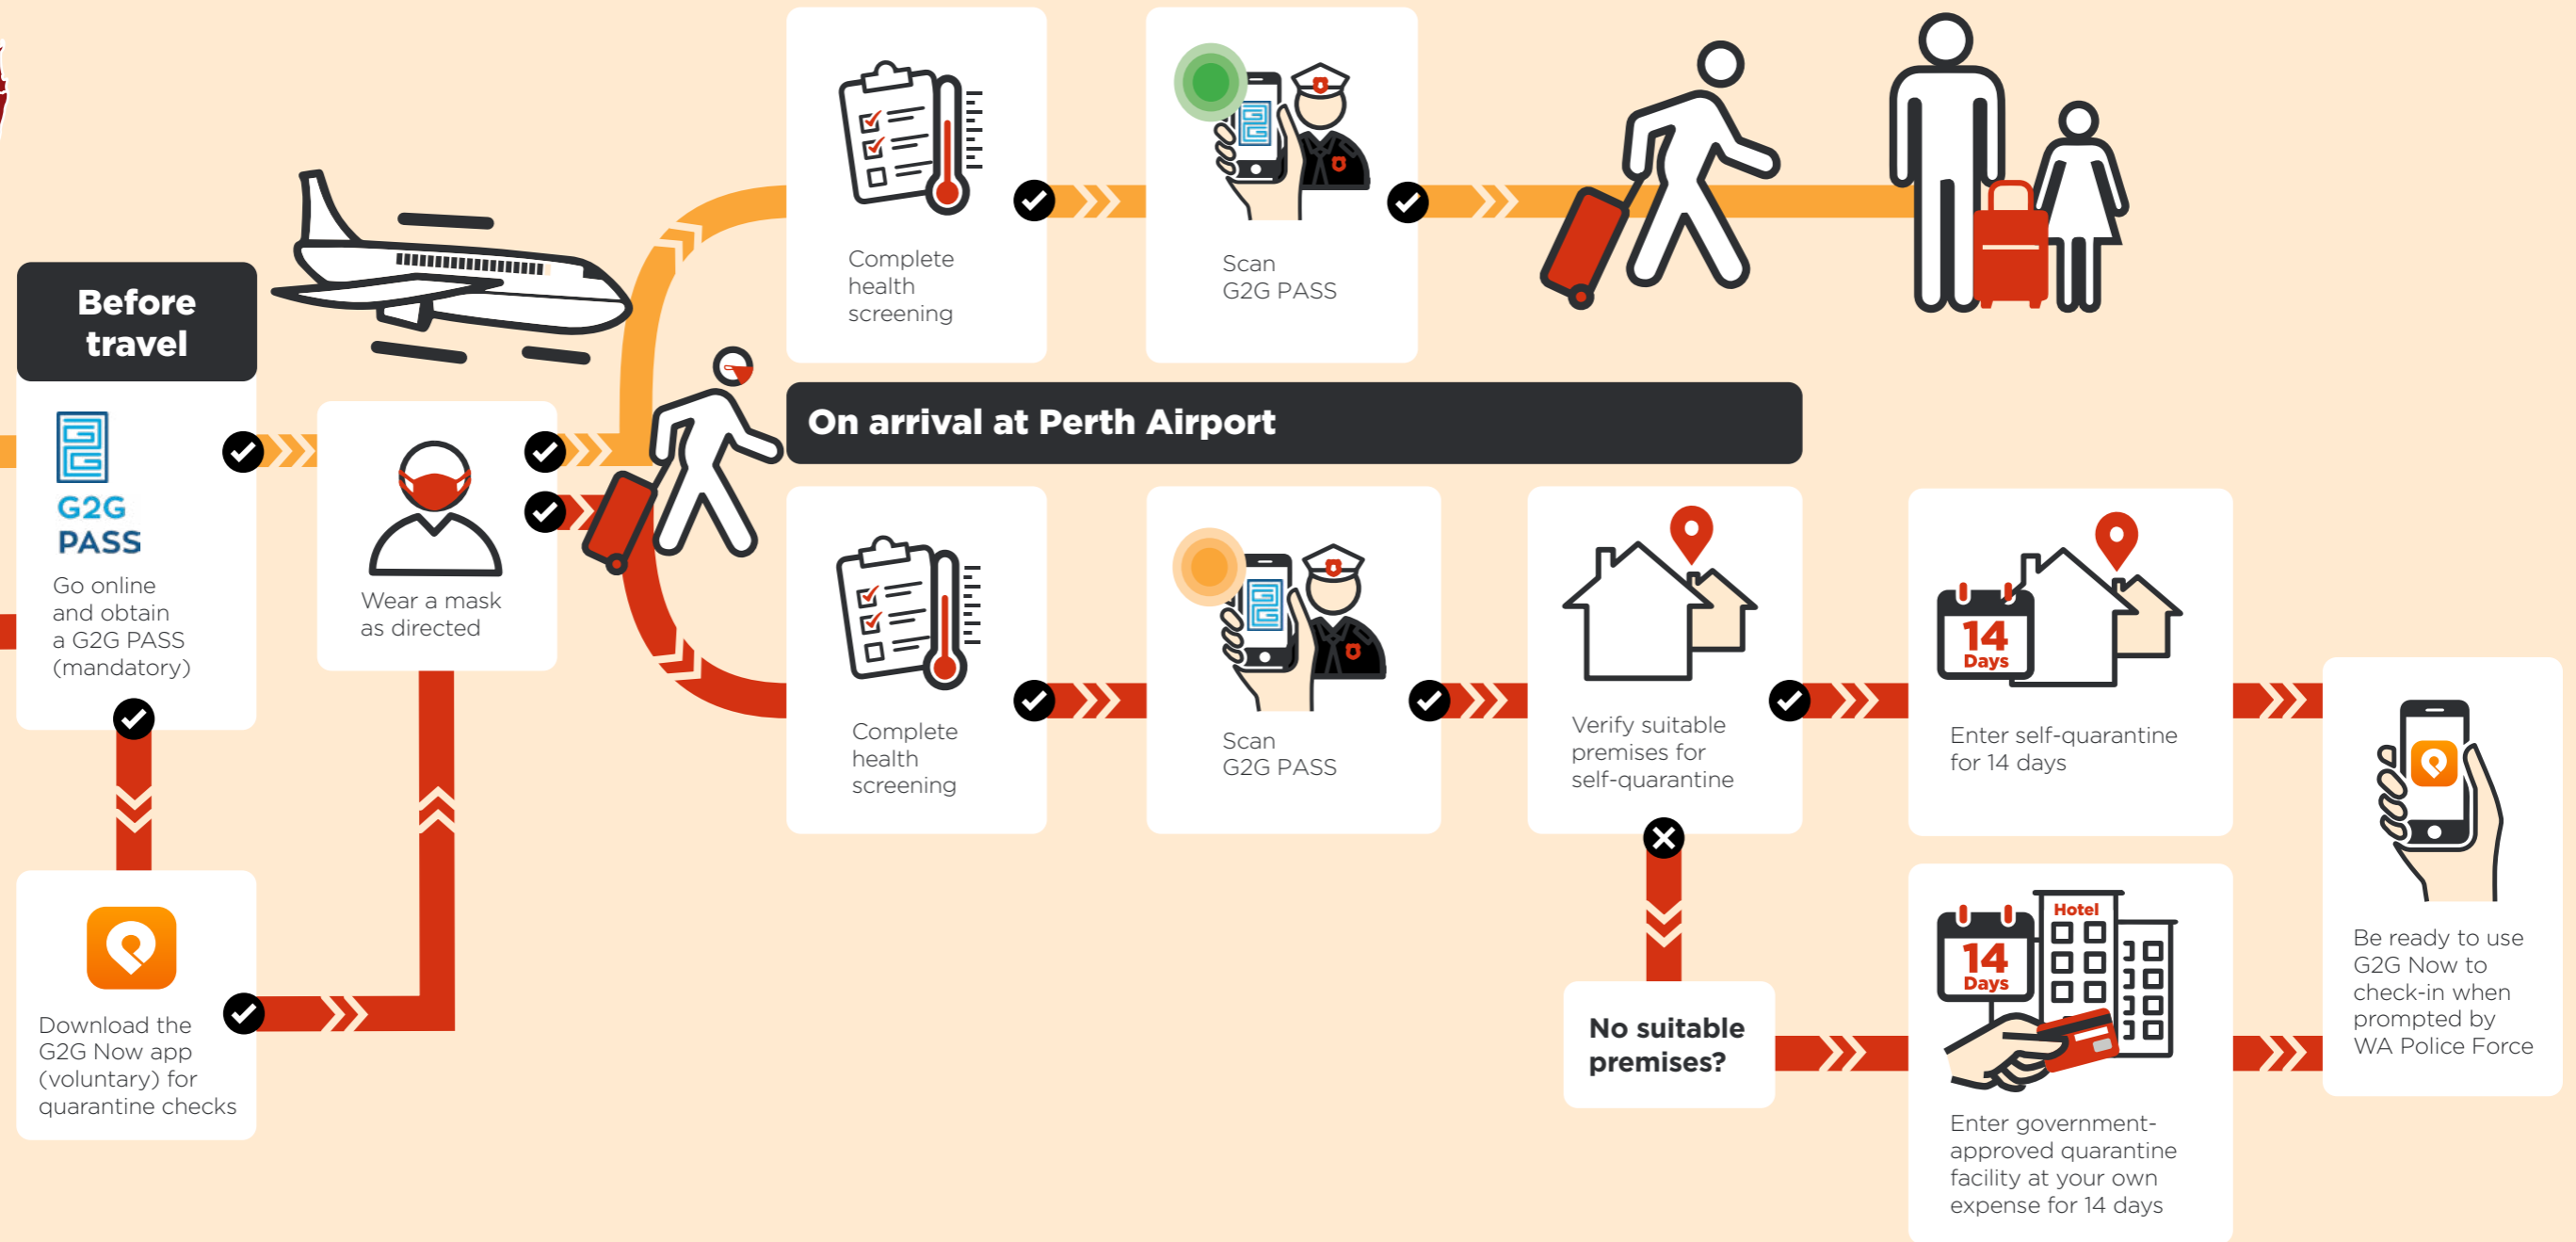

# COVID-19 Travel advice

## Interstate arrivals to Western Australia

⚠ Breaching conditions of entry or providing false and or misleading information can result in fines of up to \$50,000 or imprisonment.

Western Australia's COVID-safe principles

Practise physical distancing where possible

Wash hands regularly

Stay home if unwell

Get tested if symptomatic

Download the SafeWA app

WA.gov.au

We're all in this together.