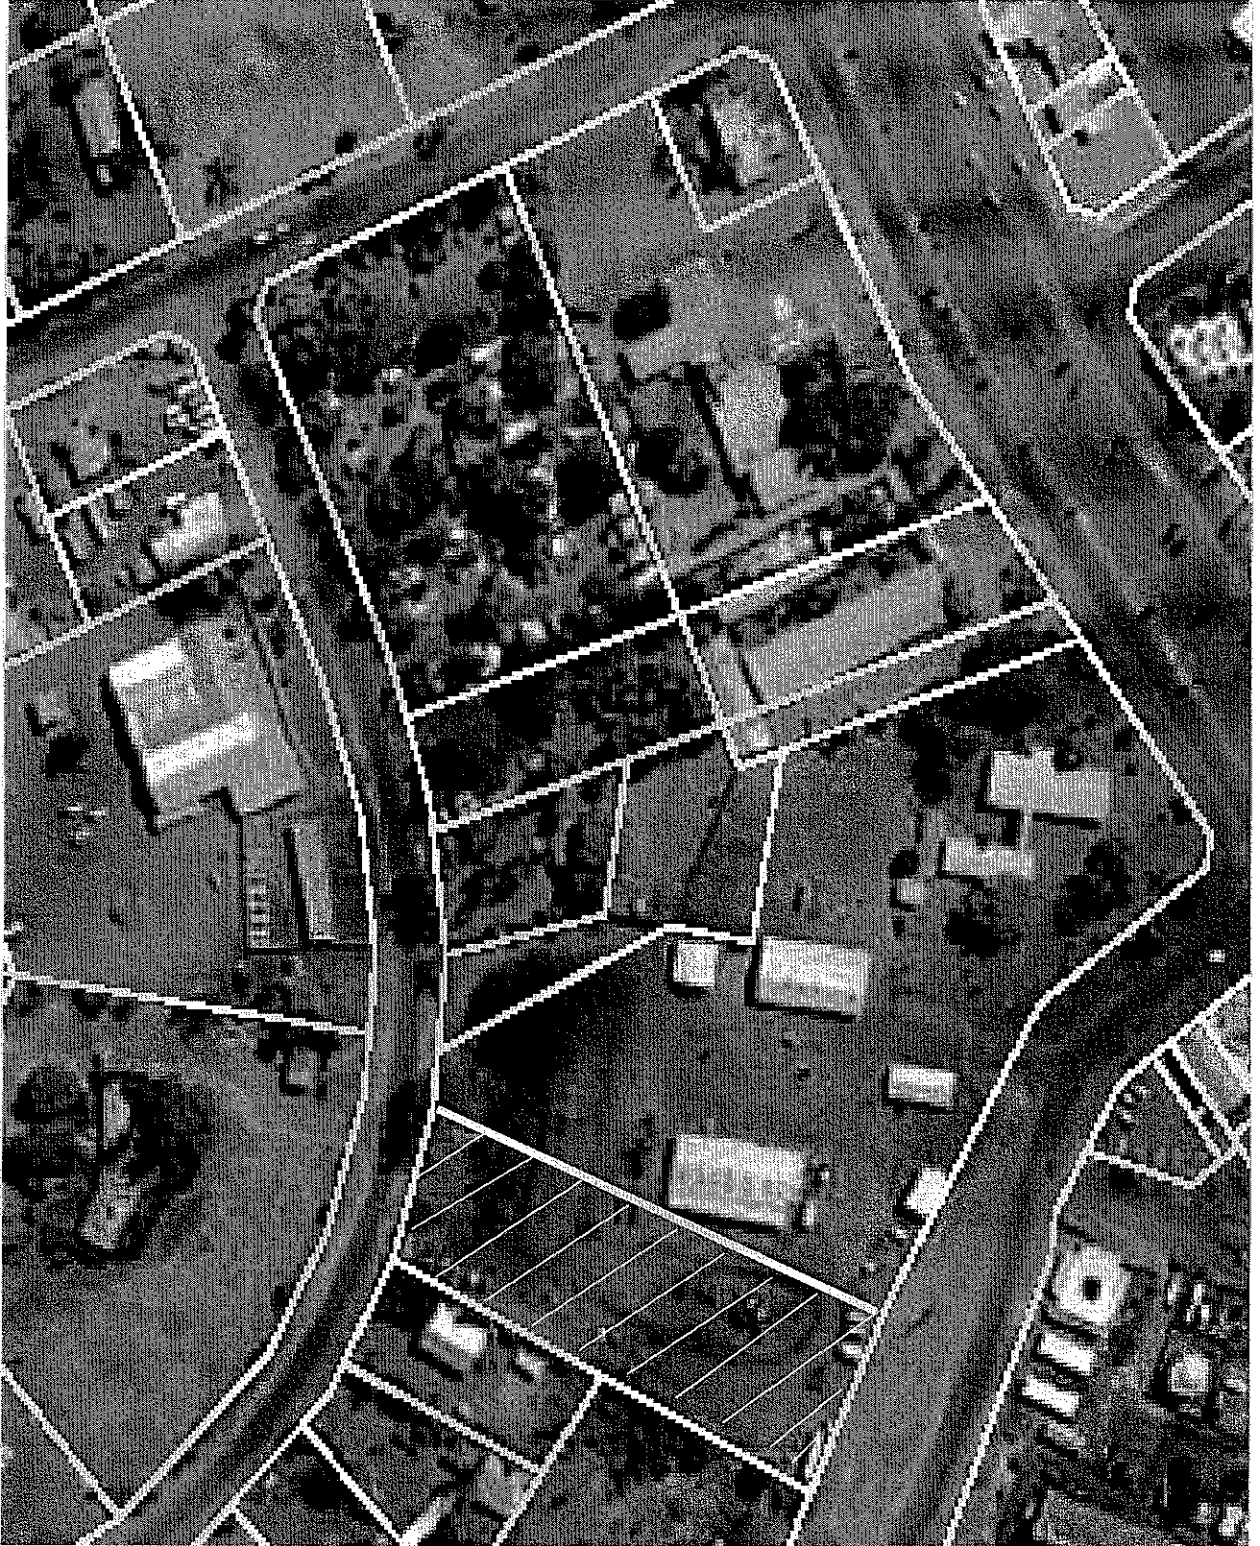

SCHEDULE 20 – PORTION OF FORMER KUNUNURRA LOT 239

Pt RESERVE 29728 – KUNUNURRA LOT 239

Shaded area approximately 7500 sq metres