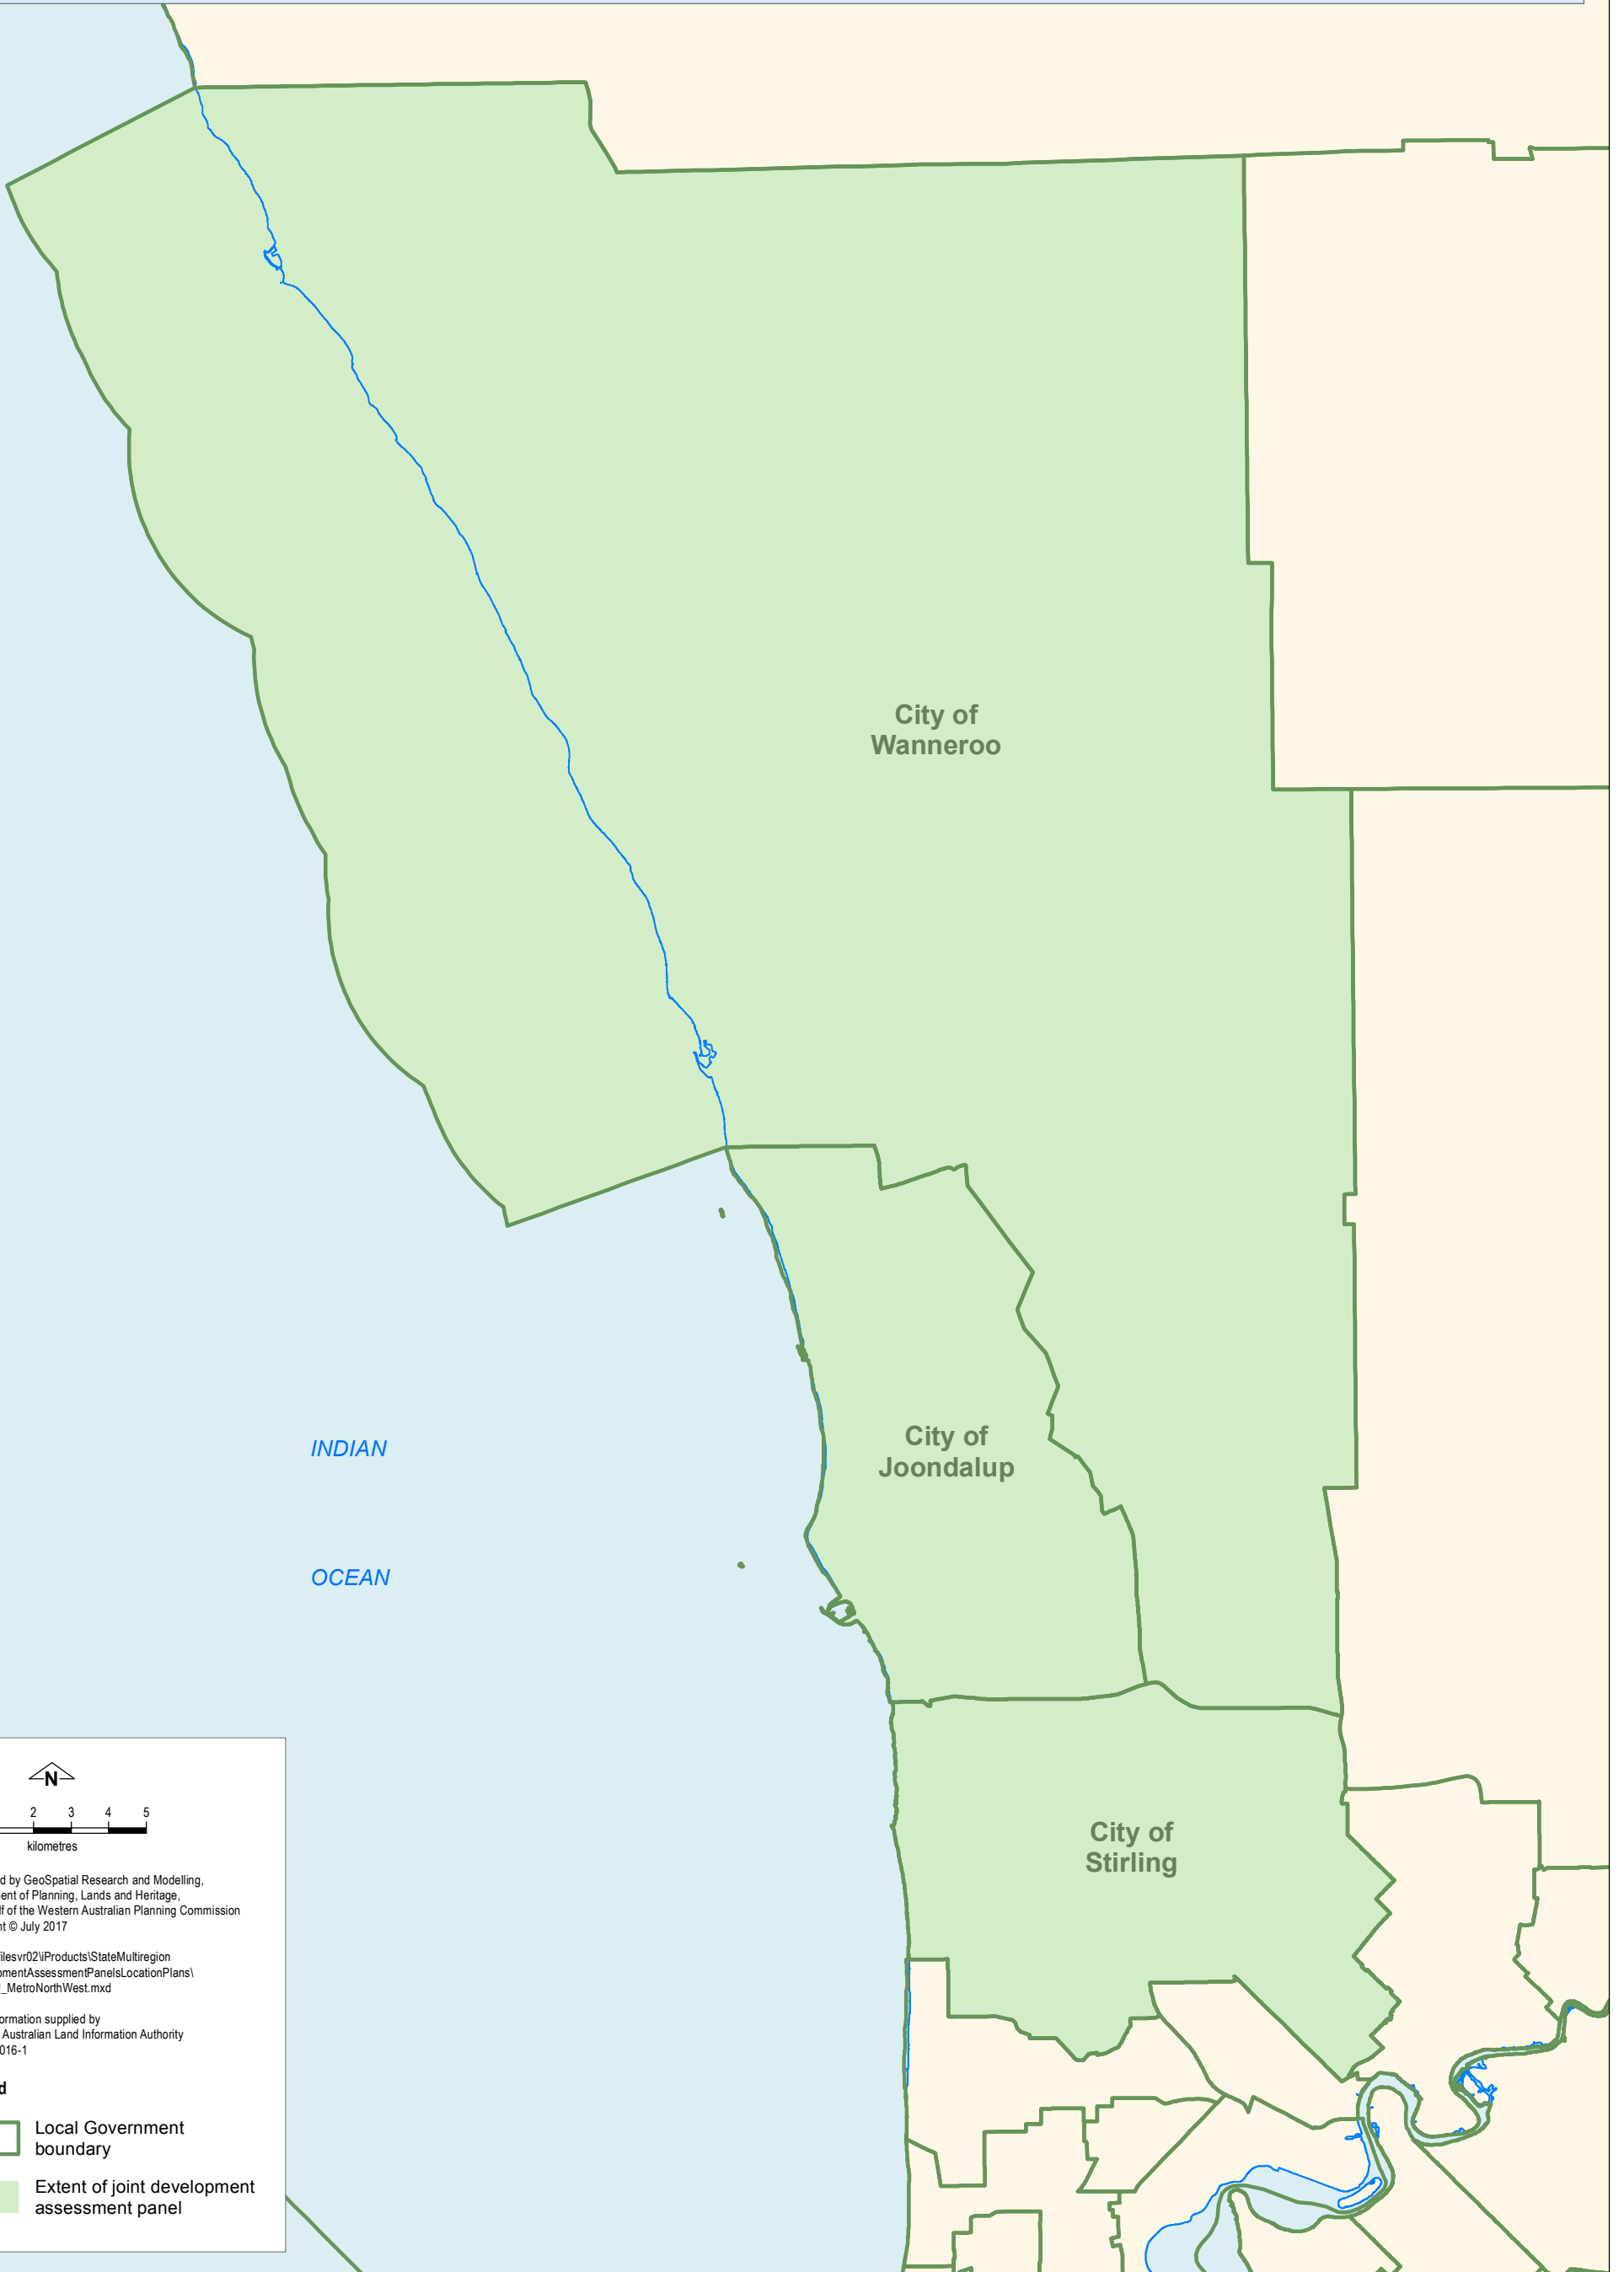

Metro North-West

Joint Development Assessment Panel

Produced by GeoSpatial Research and Modelling,
Department of Planning, Lands and Heritage,
on behalf of the Western Australian Planning Commission
Copyright © July 2017

\\dopgisfilesvr02\Products\State\Multiregion
\DevelopmentAssessmentPanels\LocationPlans\
A3_DAP_MetroNorthWest.mxd

Base information supplied by
Western Australian Land Information Authority
LI 862-2016-1

Legend

-  Local Government boundary
-  Extent of joint development assessment panel