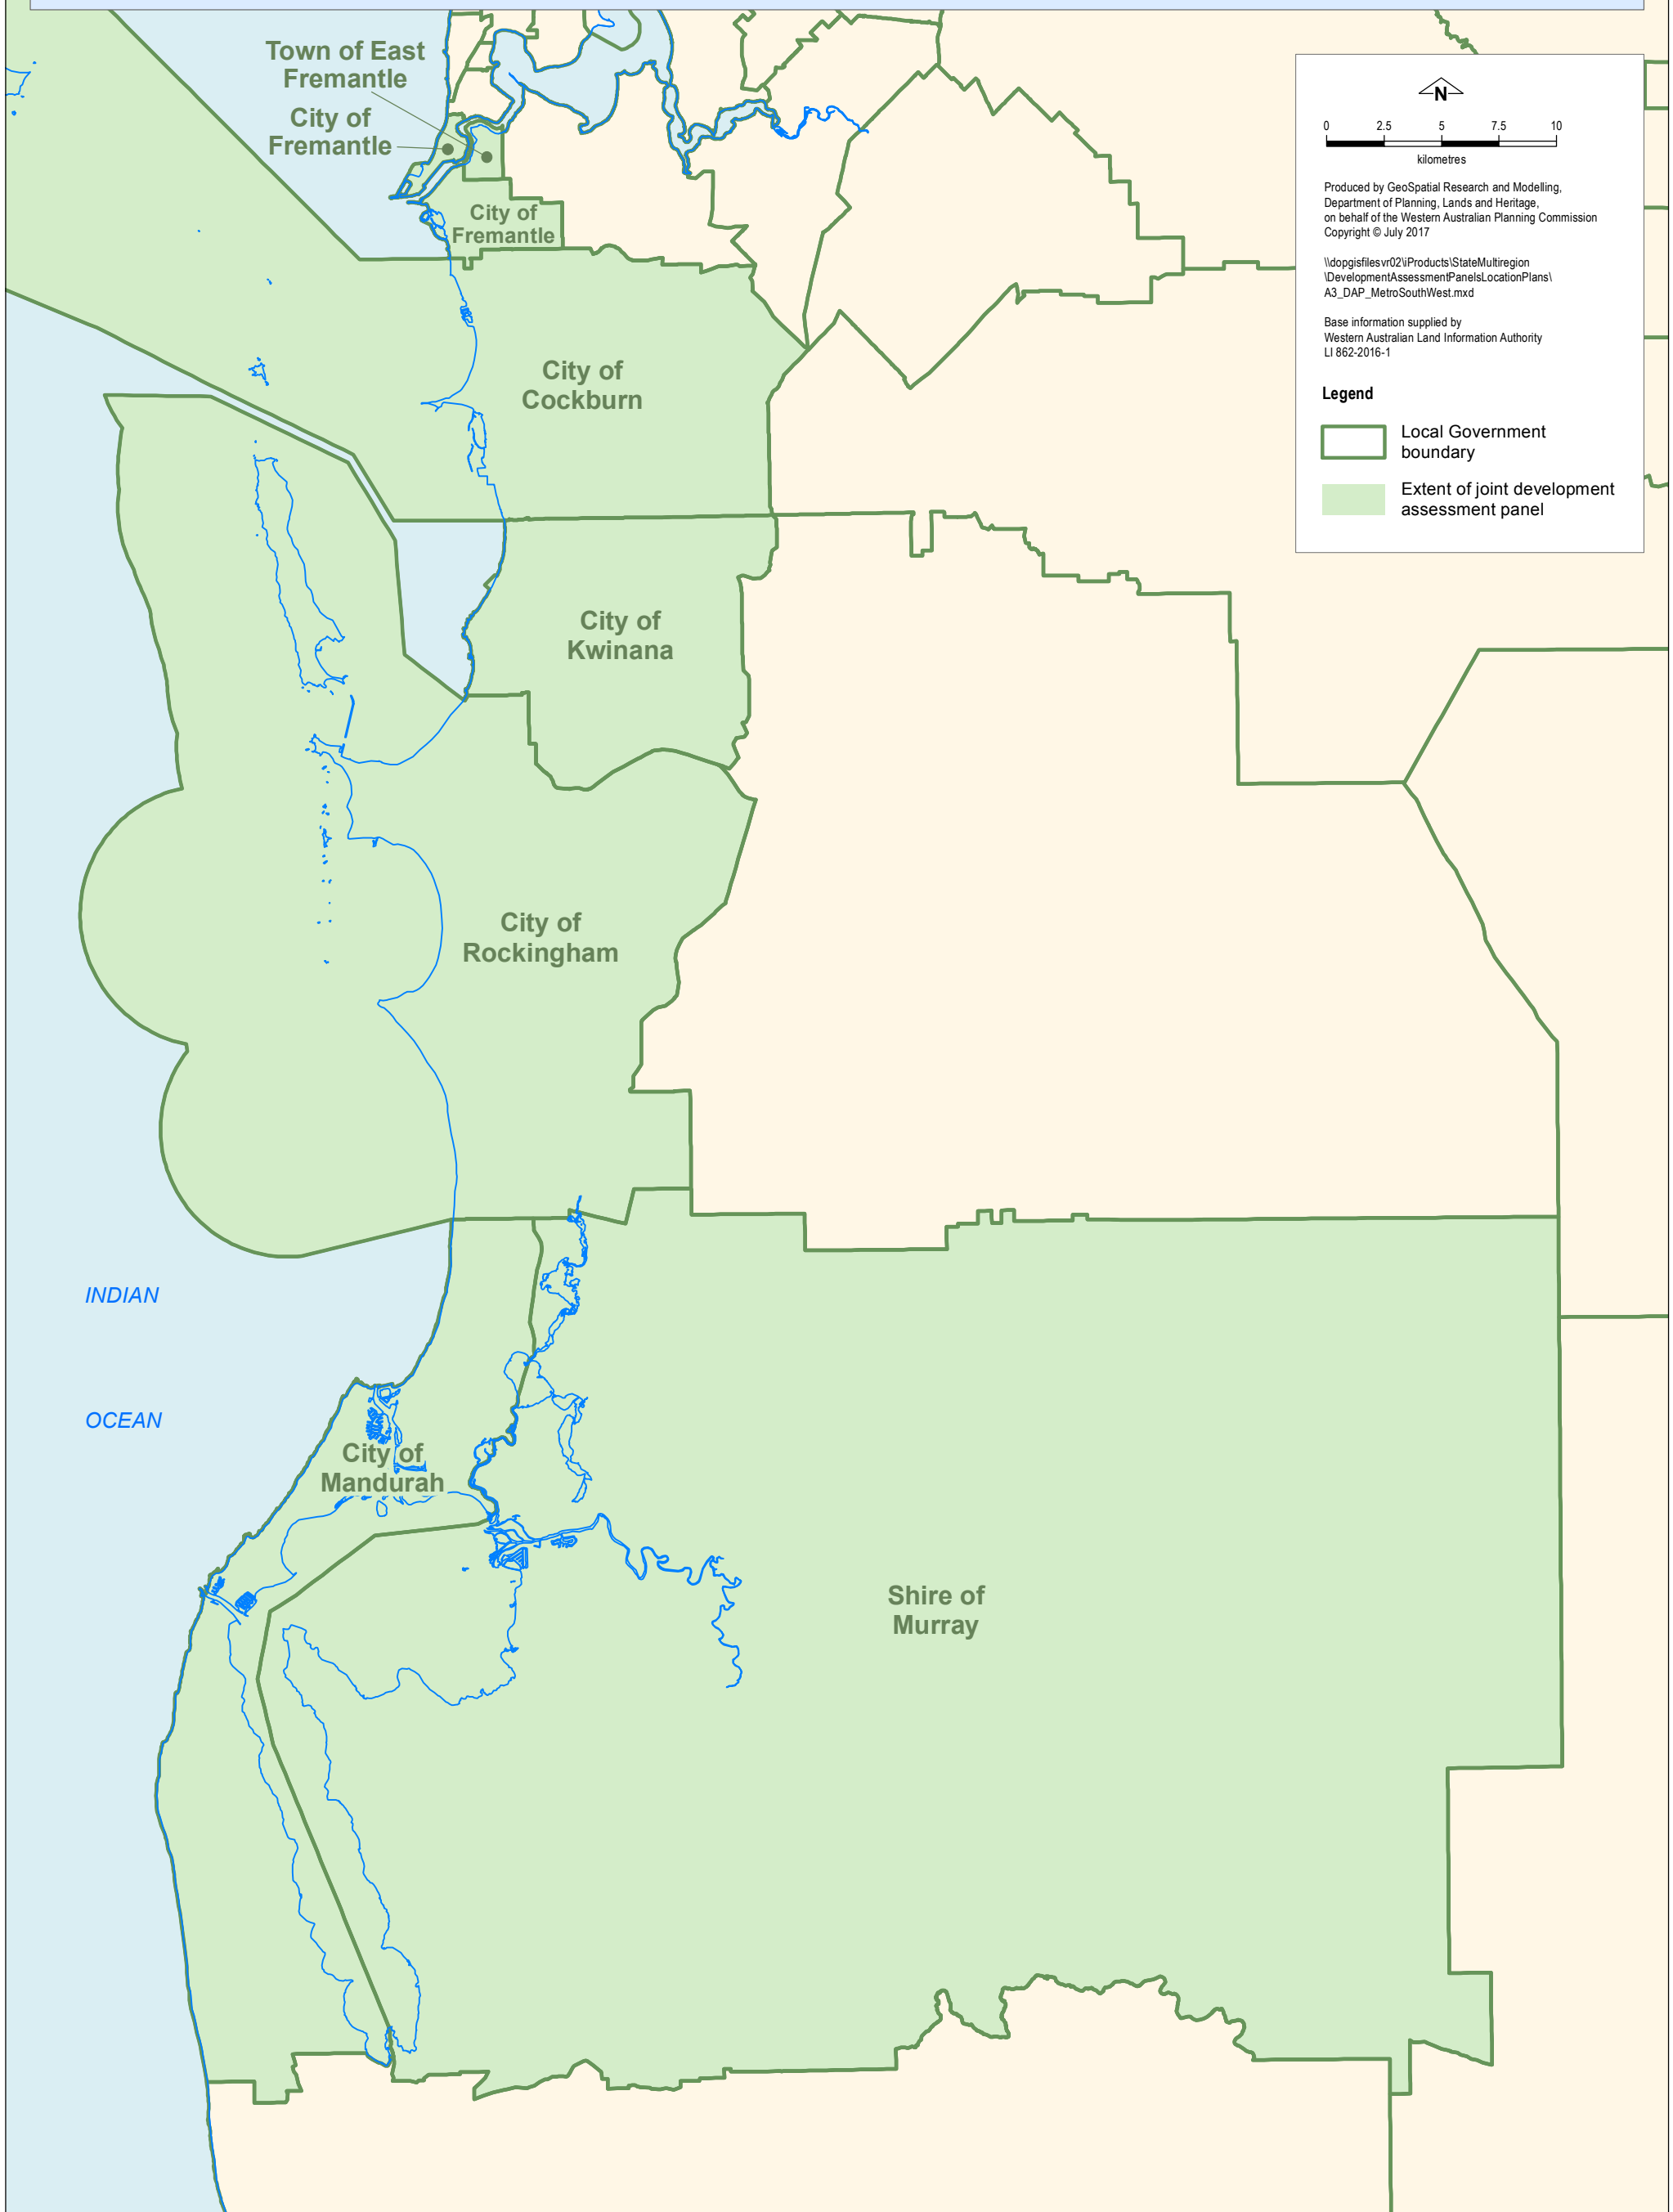

Metro South-West

Joint Development Assessment Panel

Town of East Fremantle
City of Fremantle

City of Fremantle

City of Cockburn

City of Kwinana

City of Rockingham

City of Mandurah

Shire of Murray

INDIAN
OCEAN

Produced by GeoSpatial Research and Modelling,
Department of Planning, Lands and Heritage,
on behalf of the Western Australian Planning Commission
Copyright © July 2017

\\dopgisfiles\vr02\Products\State\Multiregion
\DevelopmentAssessmentPanels\LocationPlans\
A3_DAP_MetroSouthWest.mxd

Base information supplied by
Western Australian Land Information Authority
LI 862-2016-1

Legend

-  Local Government boundary
-  Extent of joint development assessment panel