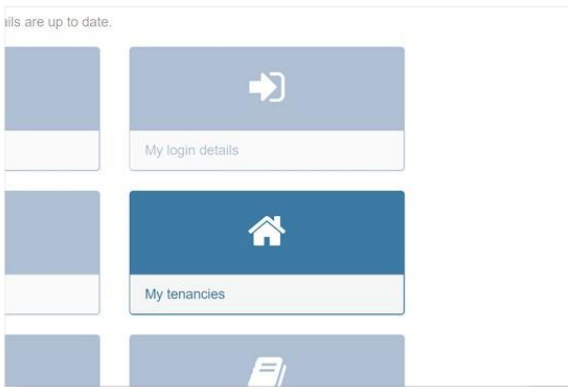

My tenancies on Housing Online

Help resource

View the history of your public housing tenancies.

Details including your tenancy reference number, address and tenancy status are displayed.

Government of Western Australia
Department of Communities

Accessibility Housing Online Log Out

Home My accounts My contact details My login details My messages My repairs My tenancies My housing application

My tenancies

Example

View current Department of Communities tenancies.