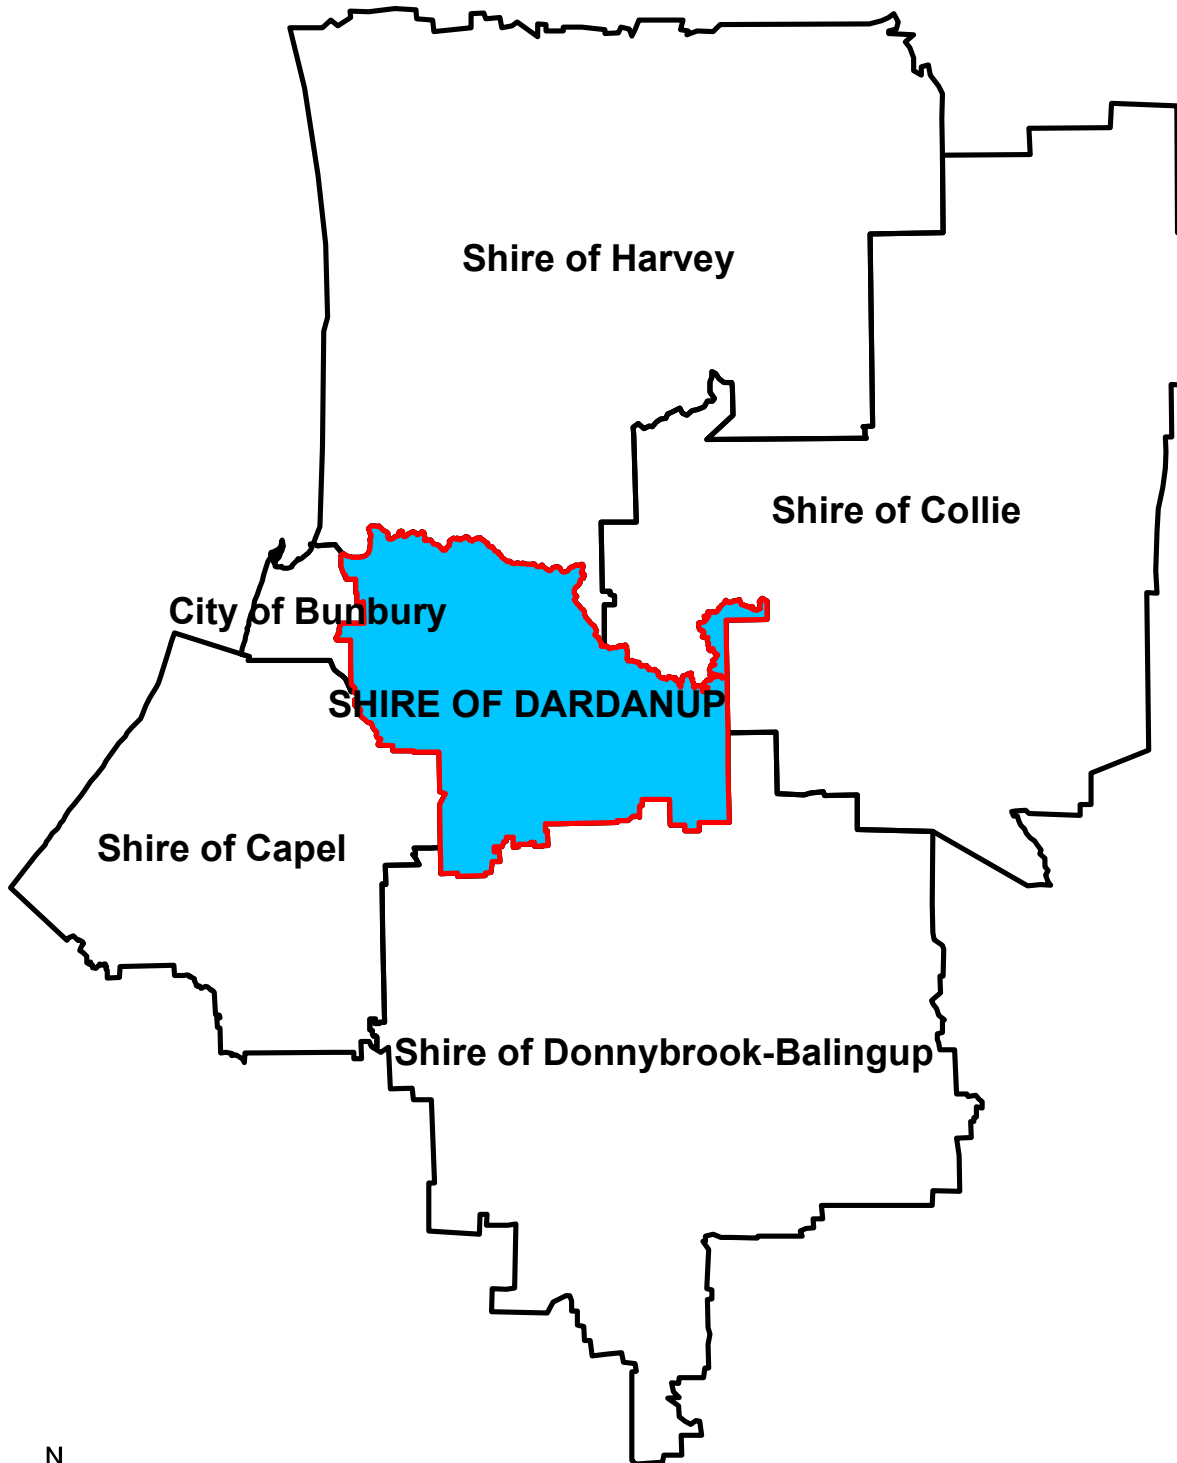

LOCAL PLANNING STRATEGY

Location Plan

Map 1.0

1 cm = 6 km

	Authorised: R. Quinn	Drawn: S. Potter
	Drawing No.: LPS001	Date Drawn: Mar. 2015
	Revision No.: 1	Scale 1:600,000 @ A4
Shire of Dardanup Location Plan		