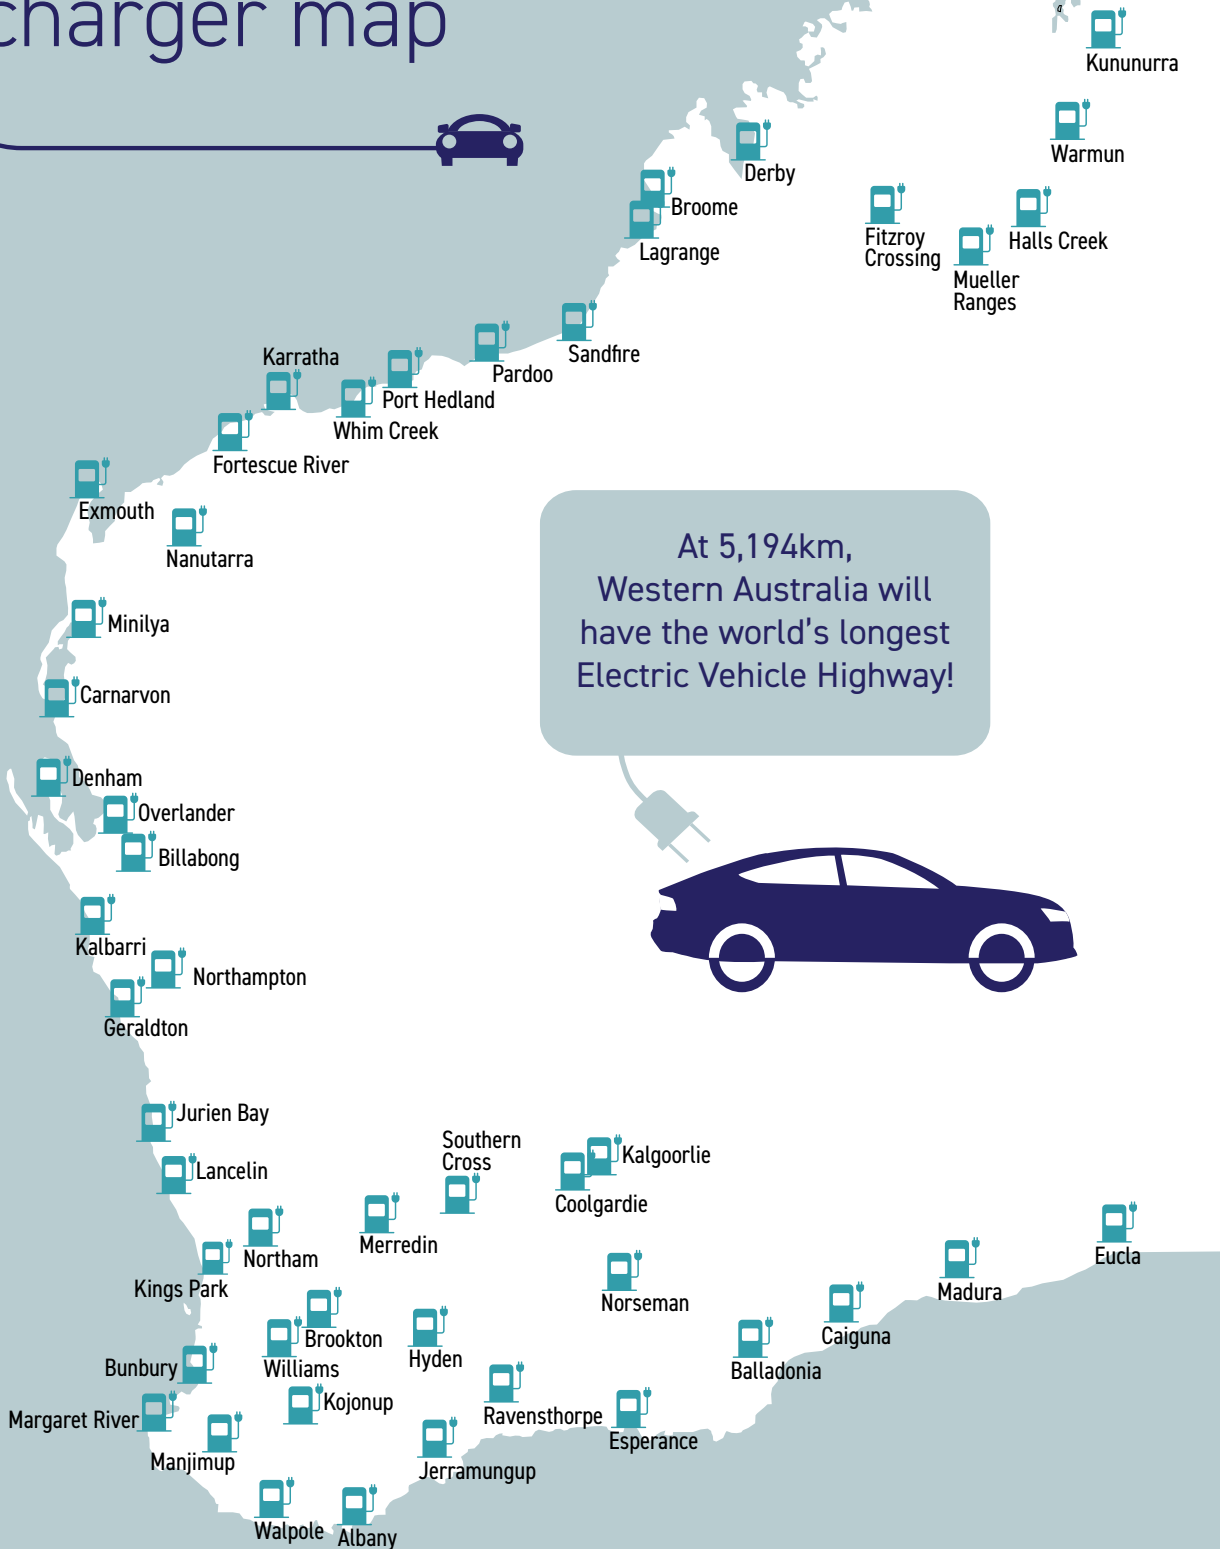

Intended charging station locations as part of the Western Australian Government's electric vehicle fast charging network.

Western Australia Electric vehicle charger map

At 5,194km,
Western Australia will
have the world's longest
Electric Vehicle Highway!