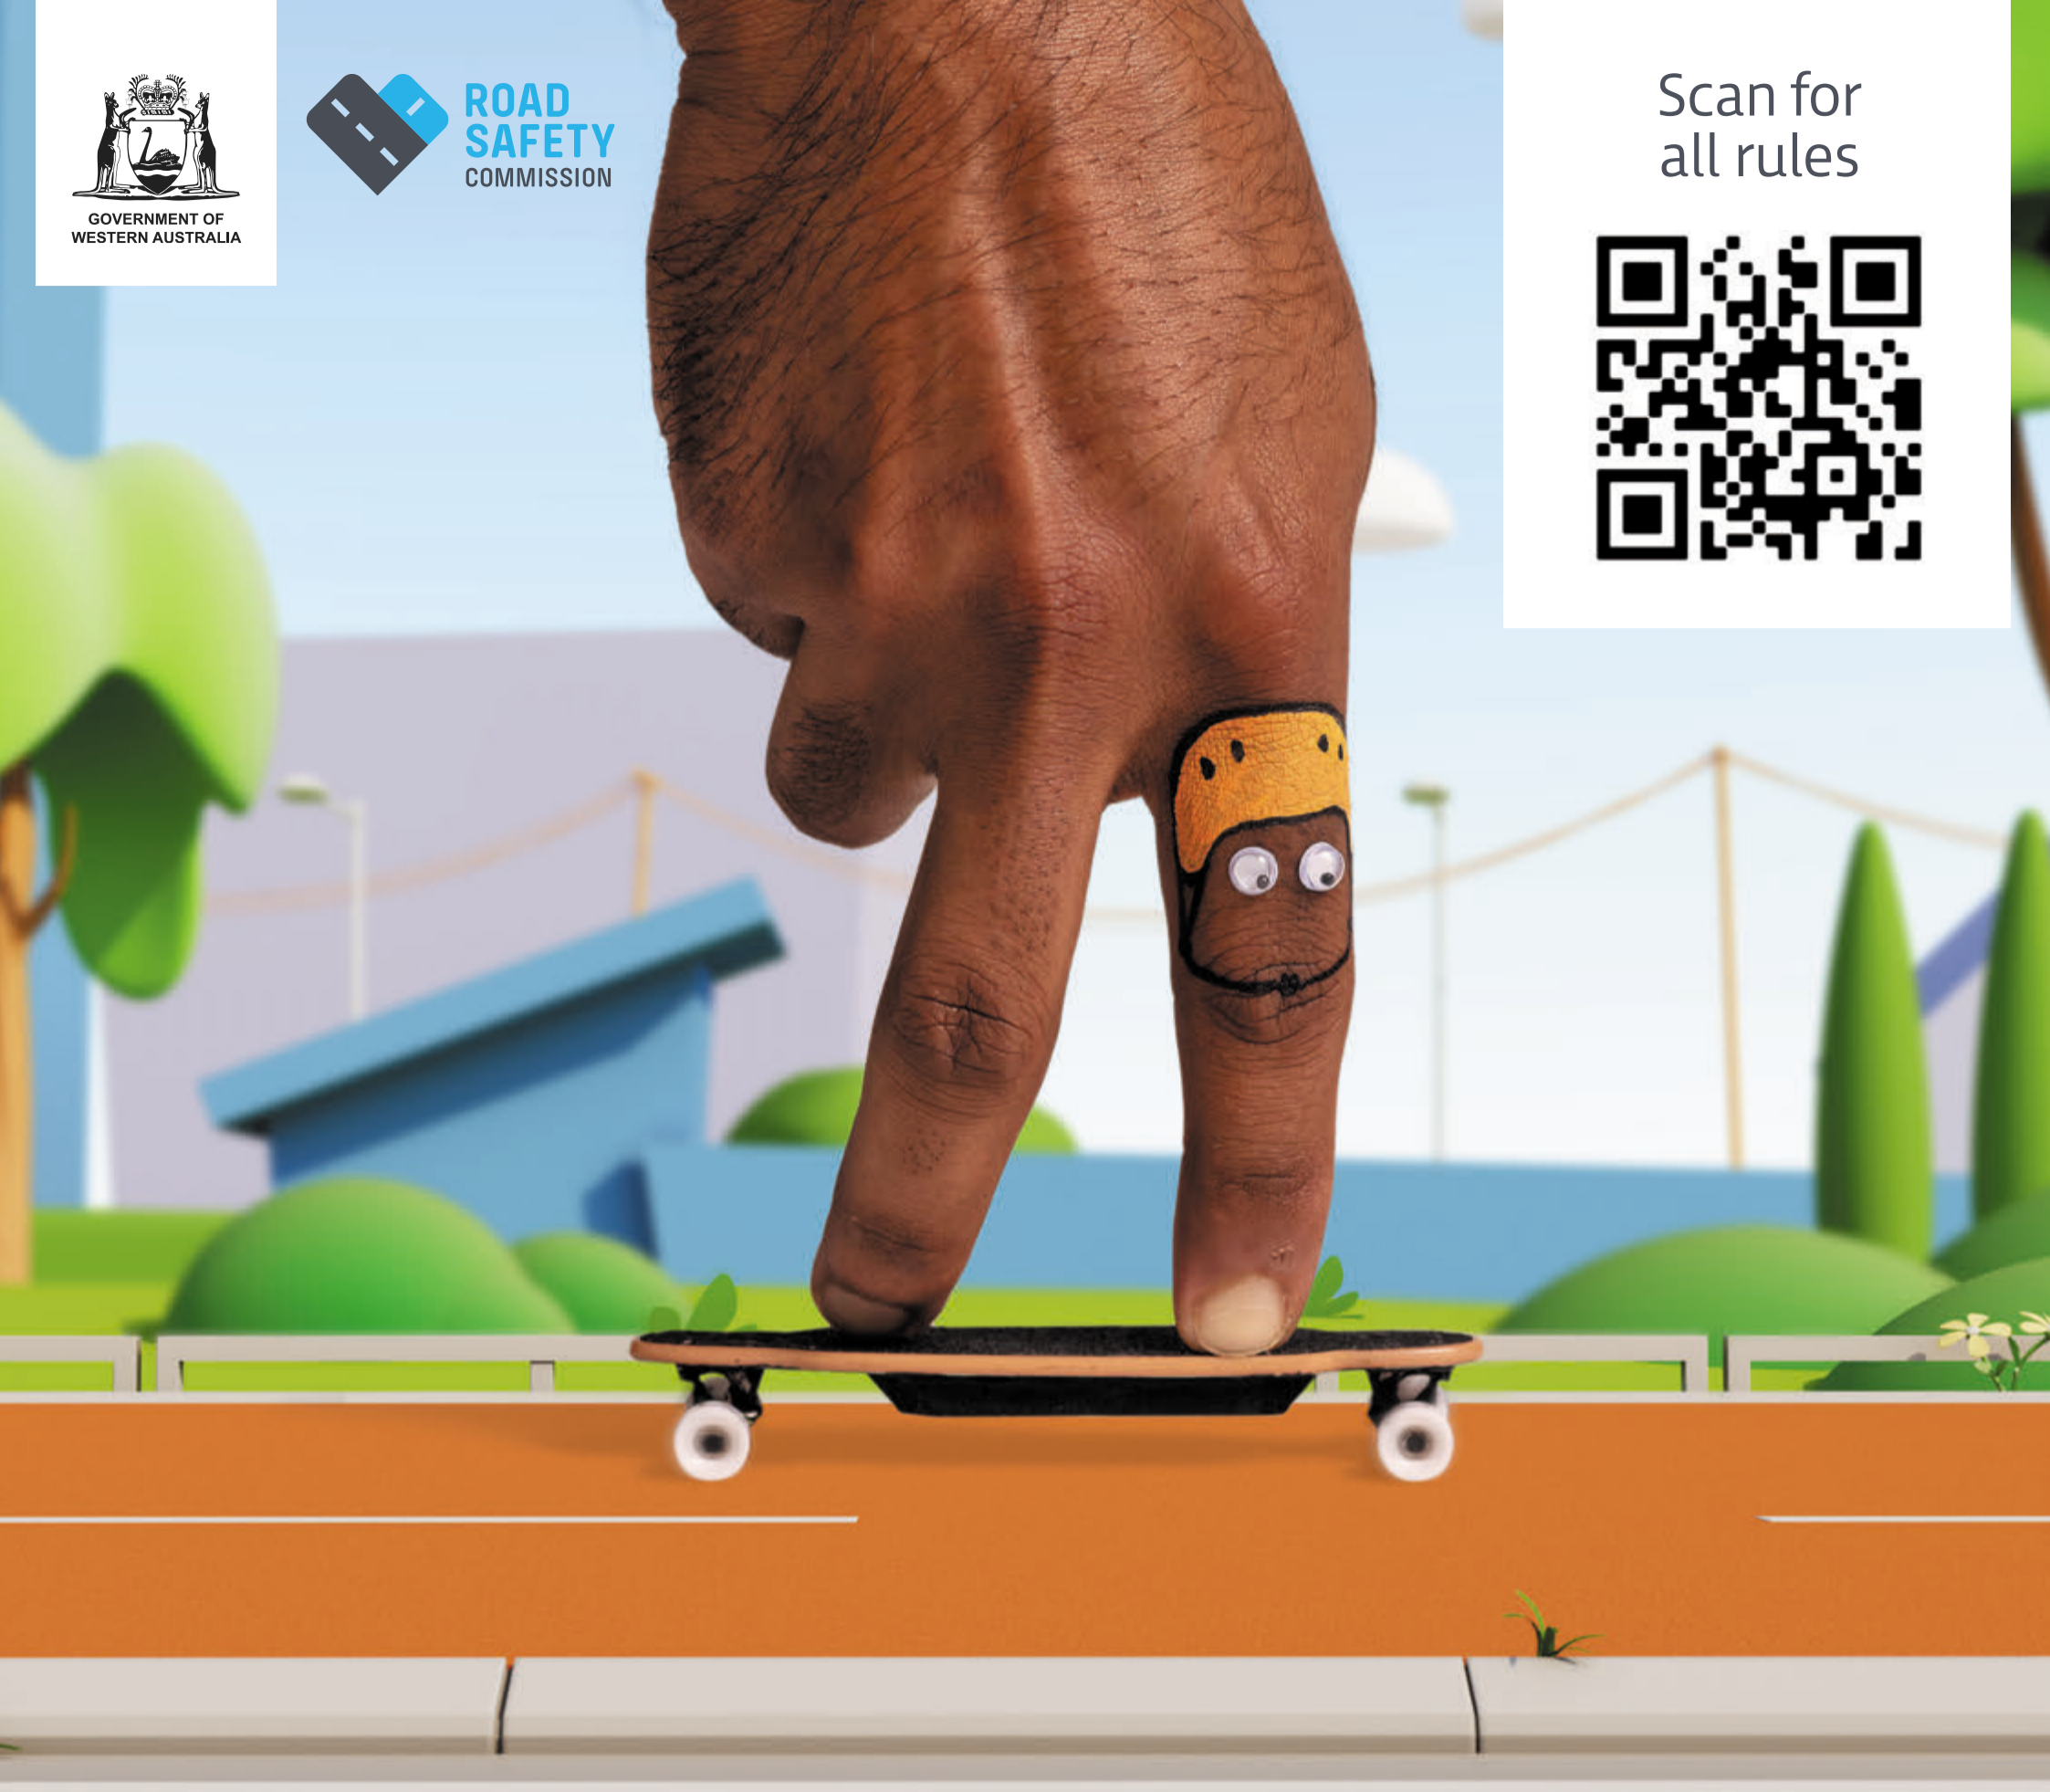

Scan for
all rules

Let's roll together, **safely.**

One person
per device

Max speed on
footpaths

Max speed on bike
paths, shared paths
and local roads

Roads
>50km/h