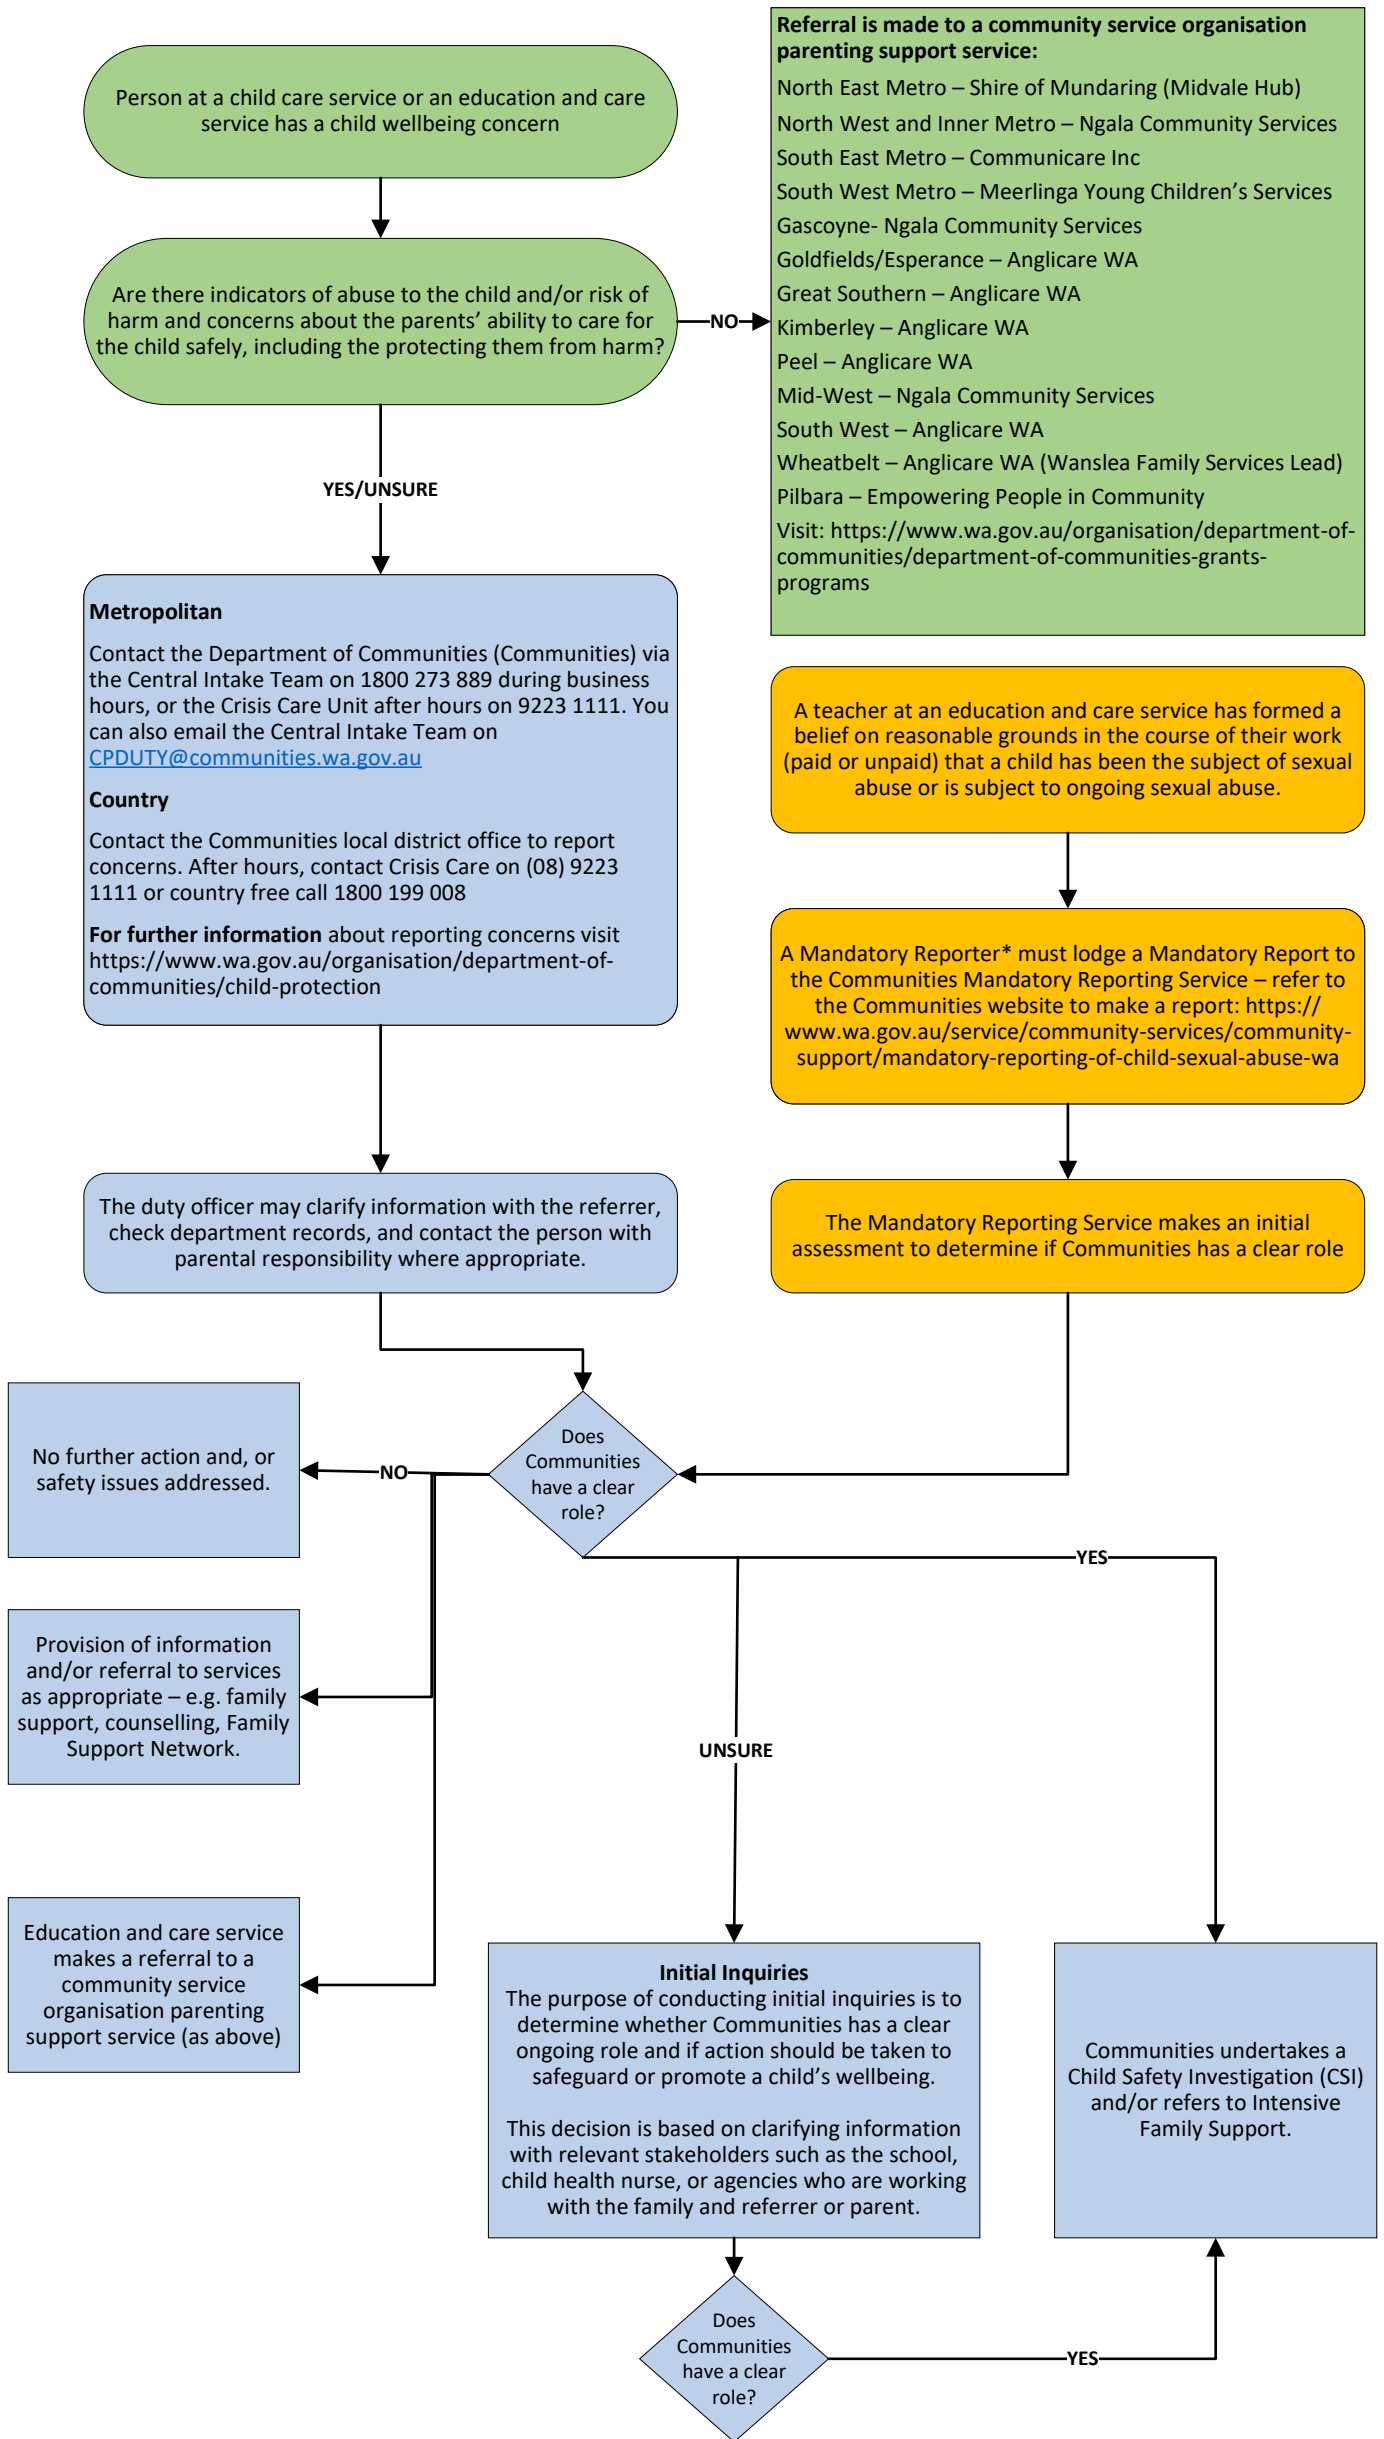

CHILD CARE – REPORTING CHILD ABUSE AND/OR NEGLECT, AND MANDATORY REPORTING OF CHILD SEXUAL ABUSE BY A TEACHER

*Please refer to [Mandatory Reporting of Child Sexual Abuse in WA](#) for current mandatory reporters as per the *Children and Community Services Act 2004*.