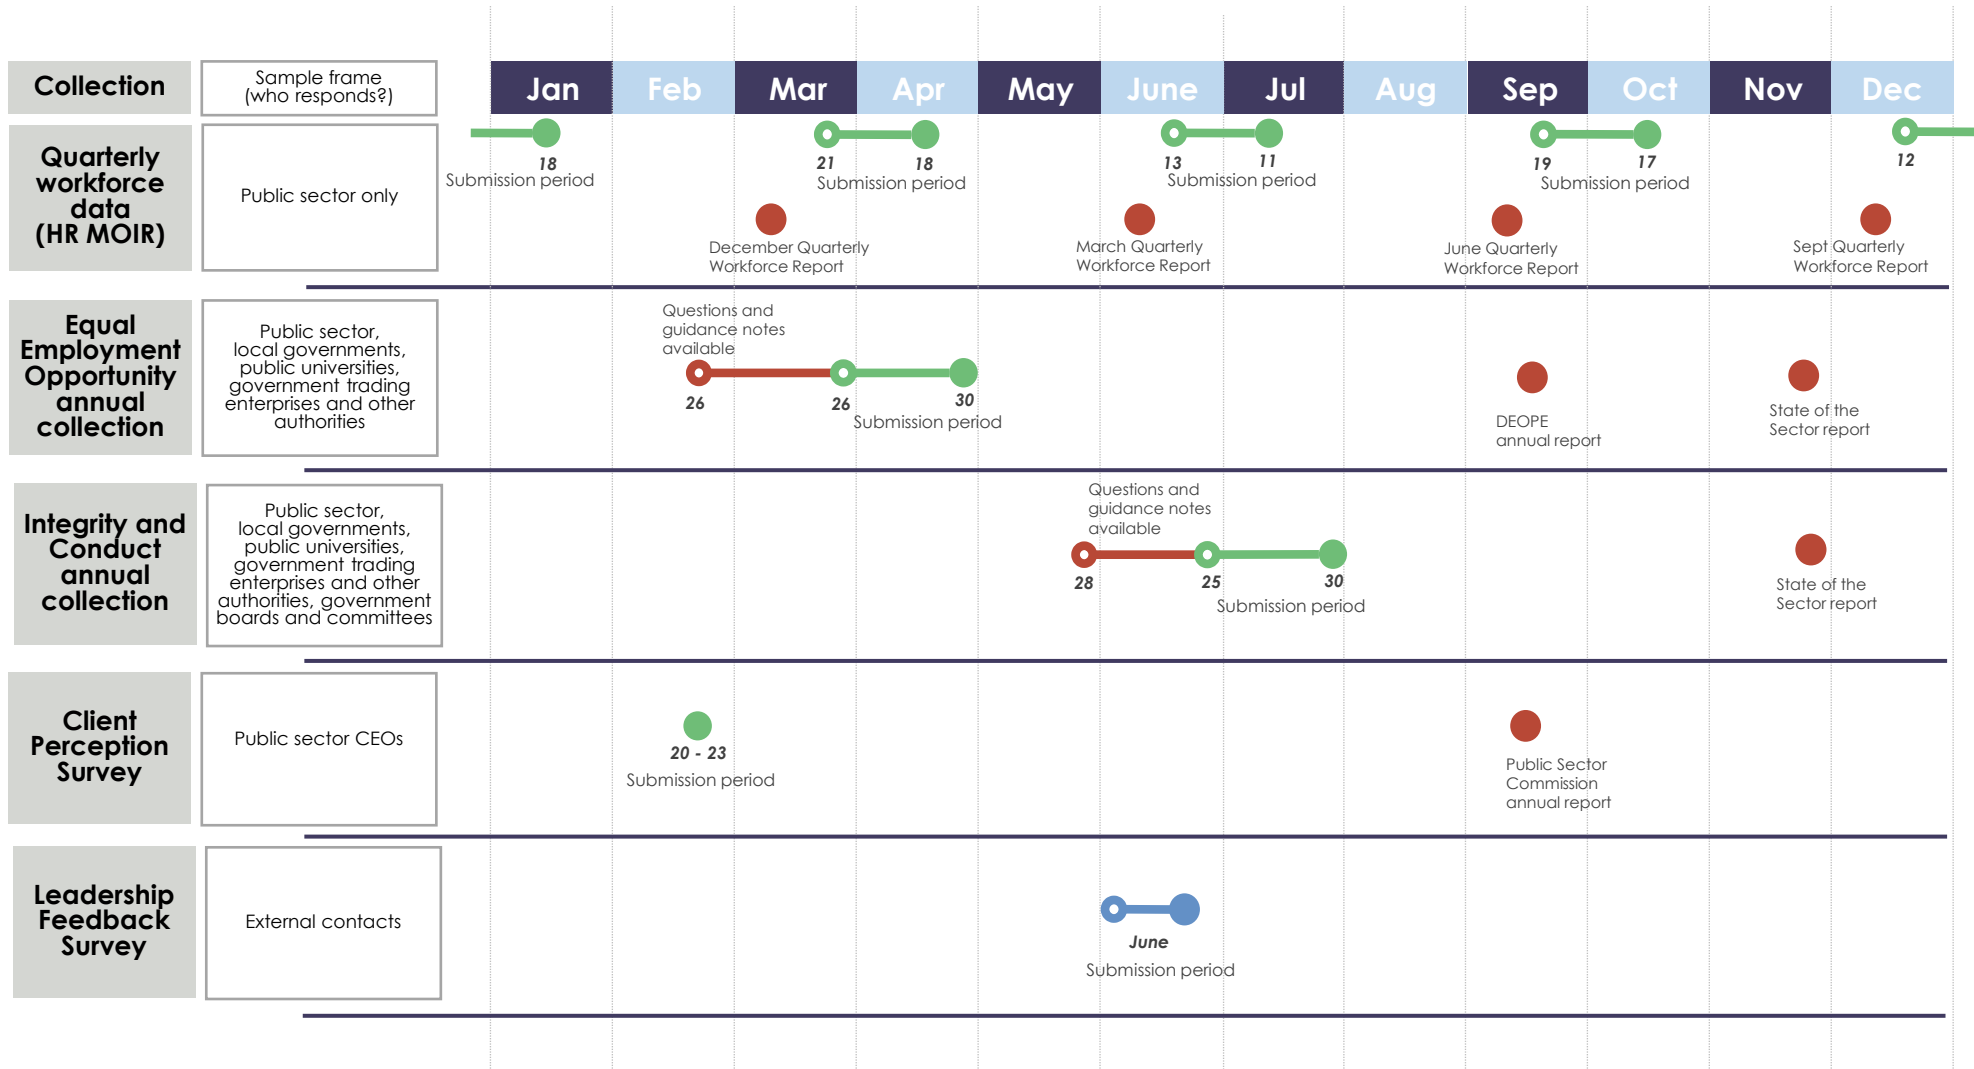

2024 data collection program

LEGEND ● Entity ● External ● Public Sector Commission