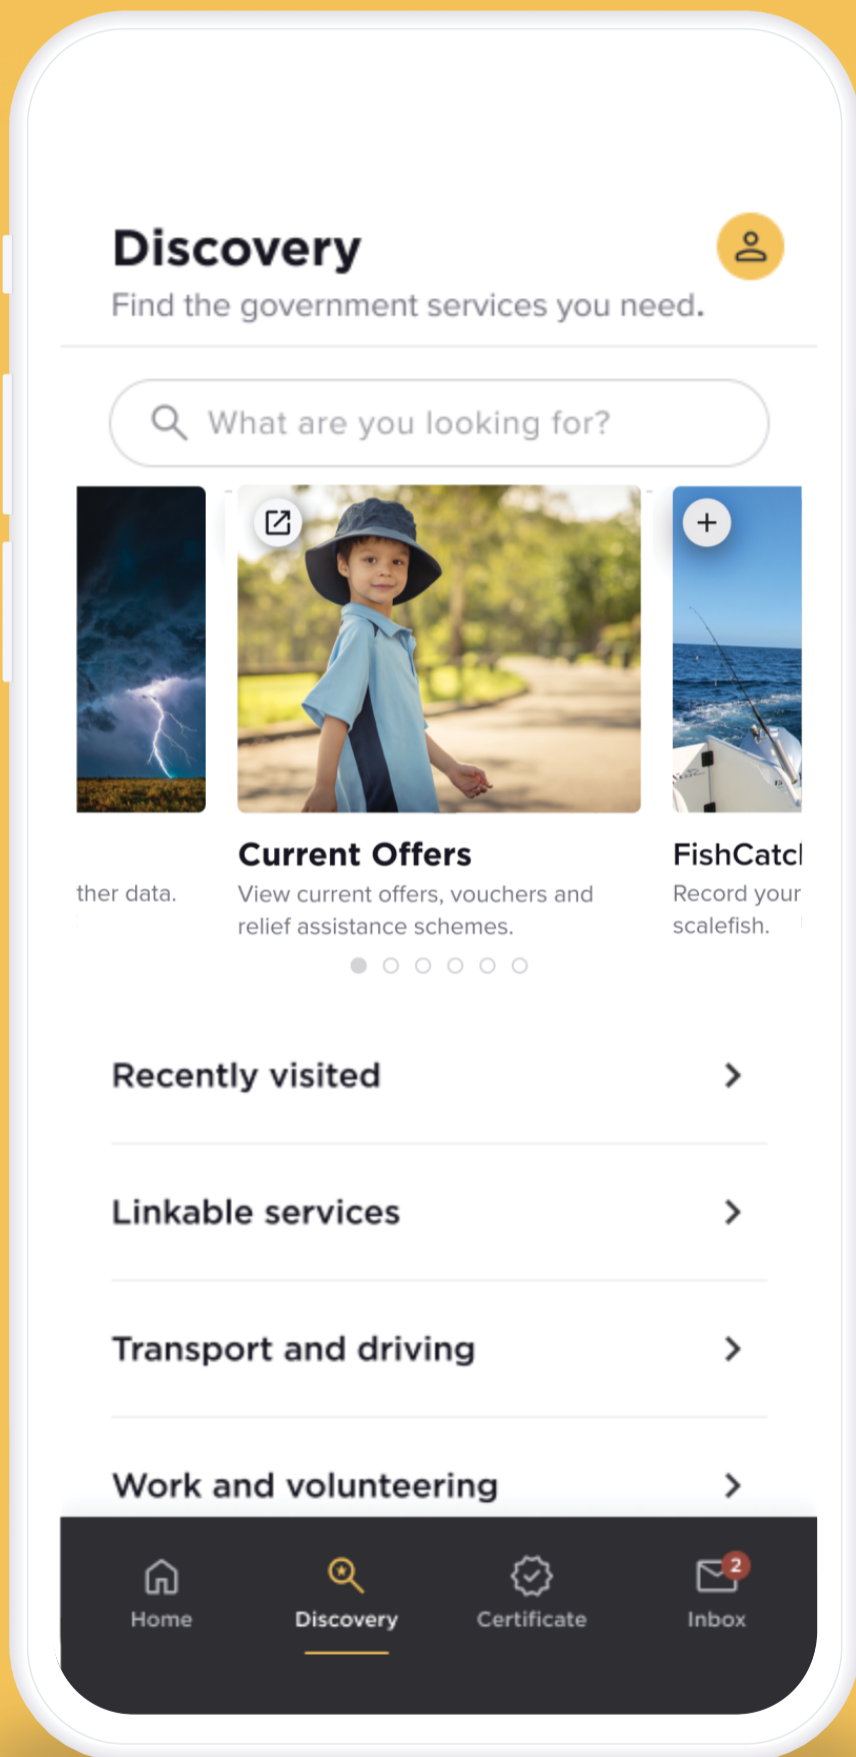

WA Student Assistance Payment

The ServiceWA app is the fastest and most convenient way to claim the payment.

Get ready to apply from 15 April 2024.

Download the latest version of the ServiceWA app and log in with your Digital Identity (myGovID) so you're ready to apply for the offer.

For app support, scan the QR Code or visit [WA.gov.au/servicewaapp](https://www.wa.gov.au/servicewaapp)

For more information on the payment, including eligibility criteria, visit [education.wa.edu.au/wasap](https://www.education.wa.edu.au/wasap)