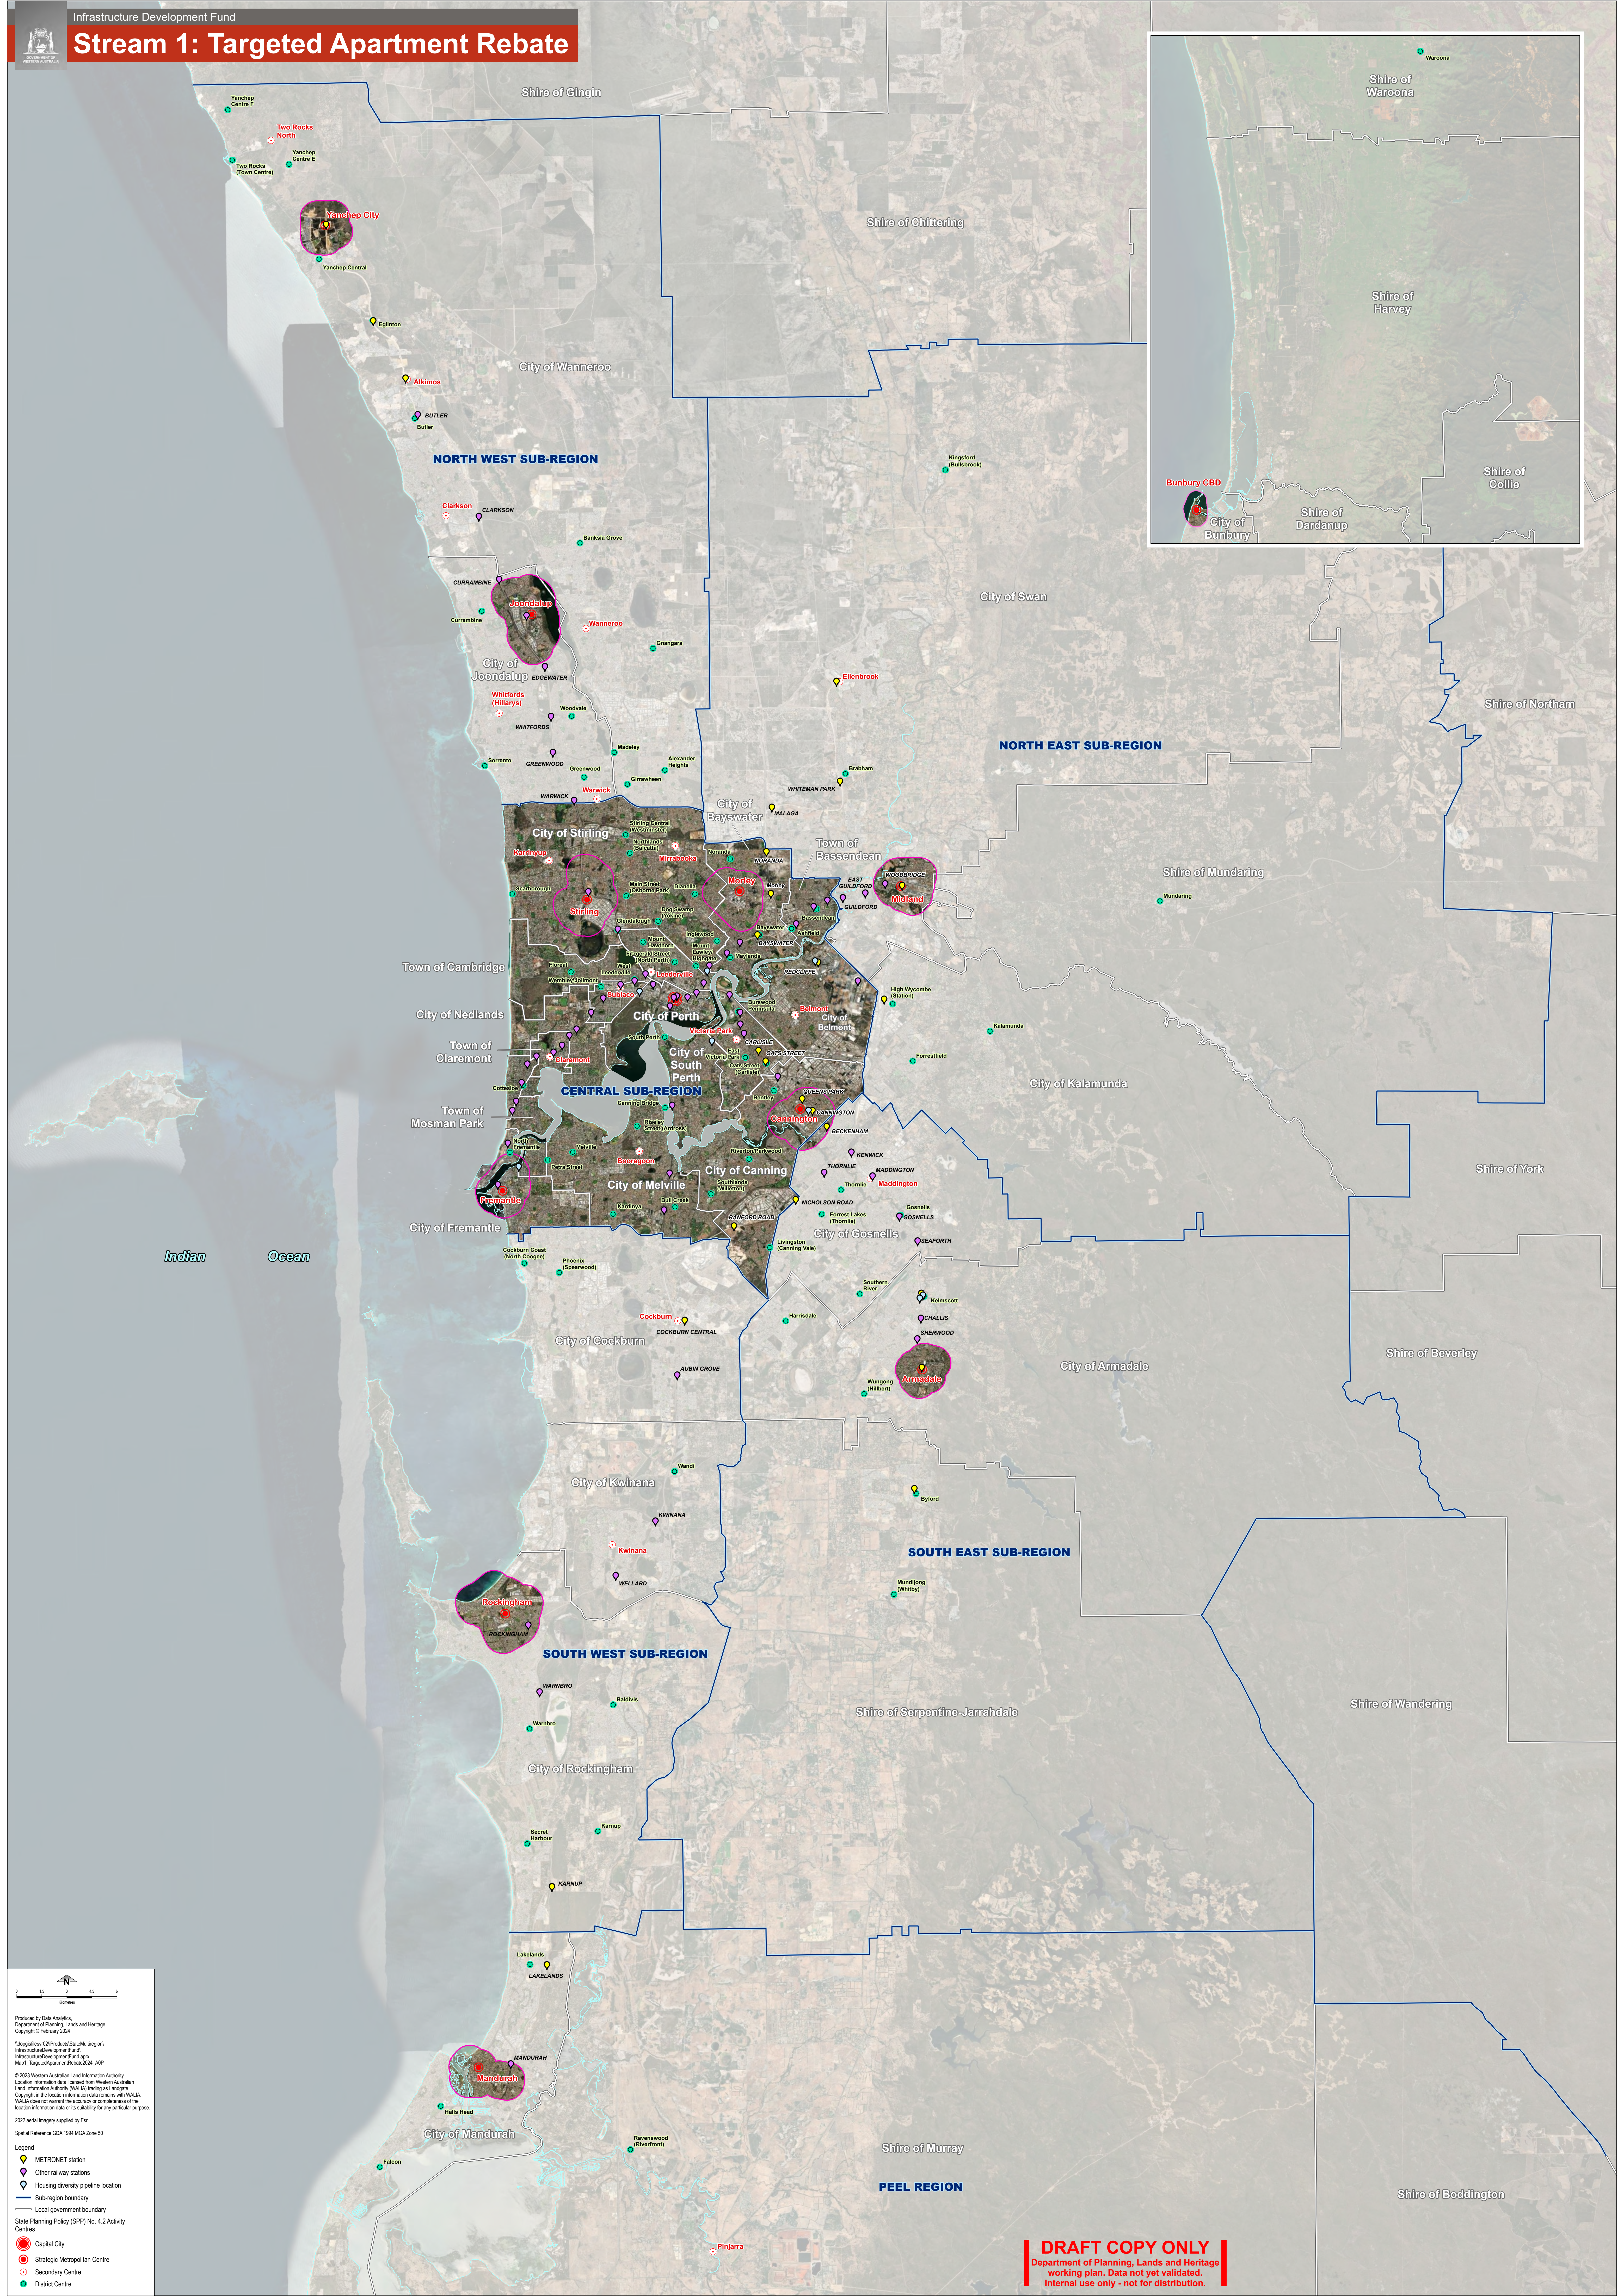

Stream 1: Targeted Apartment Rebate

DRAFT COPY ONLY
Department of Planning, Lands and Heritage
working plan. Data not yet validated.
Internal use only - not for distribution.