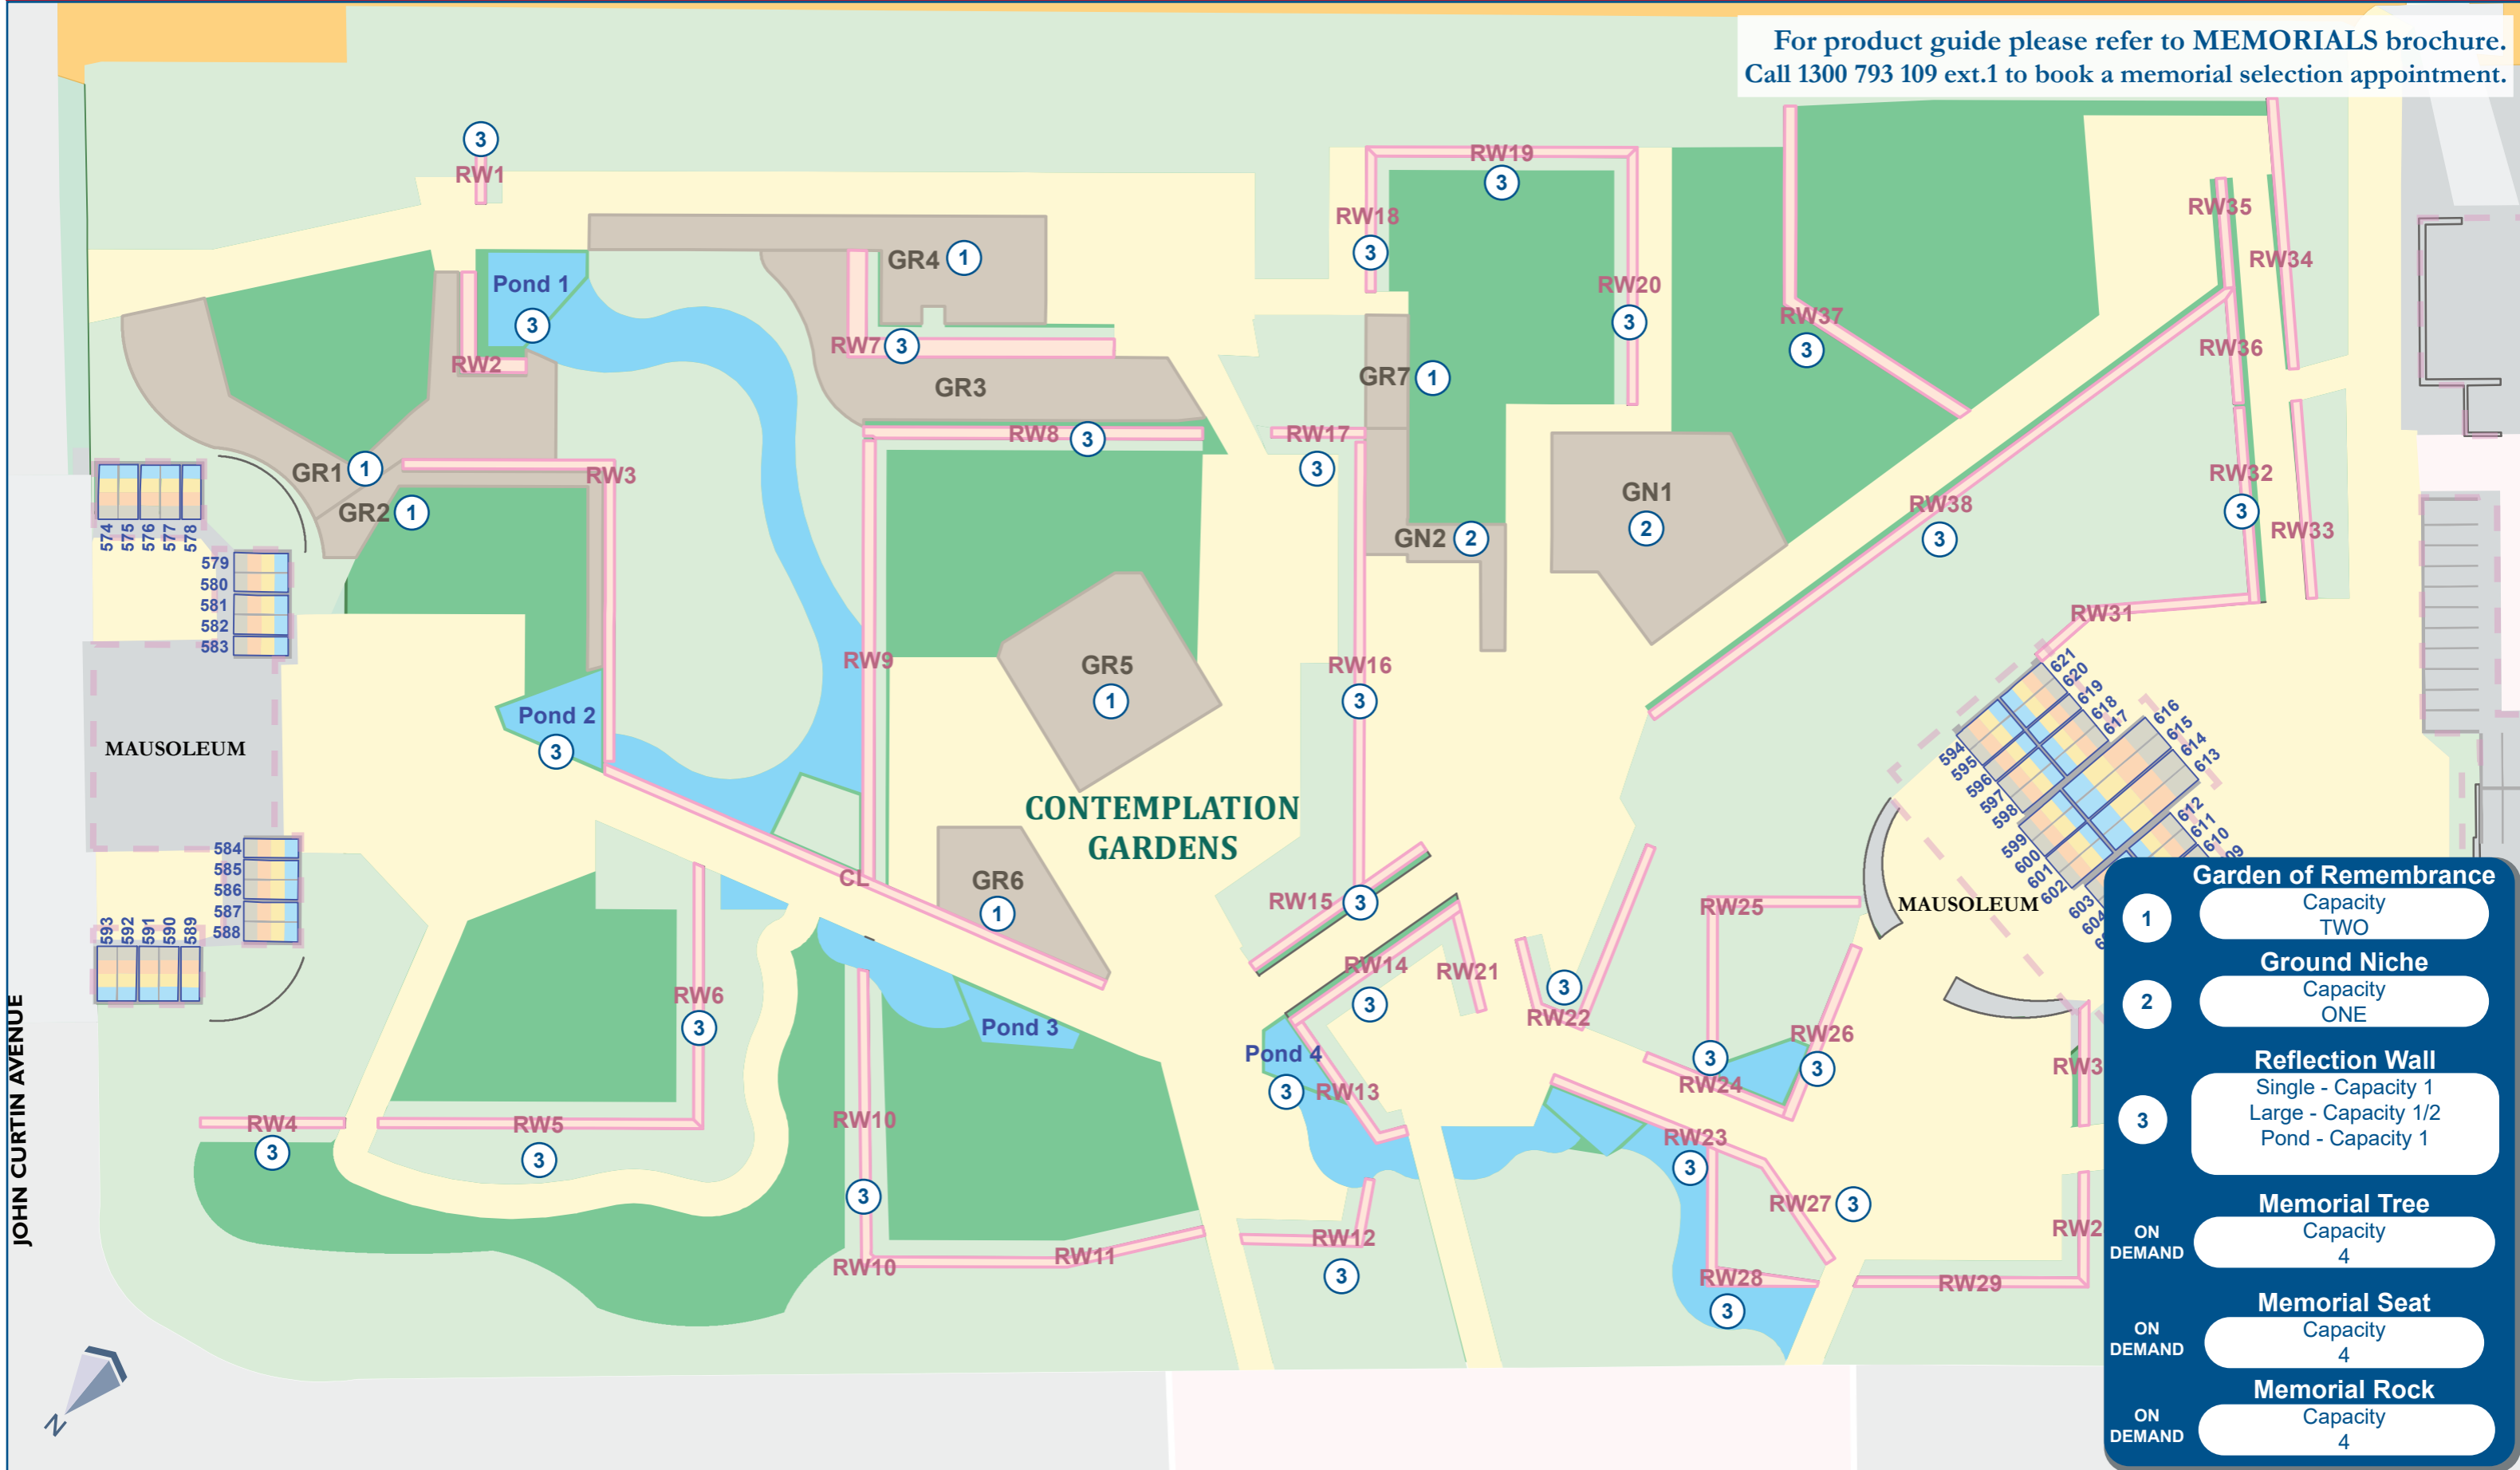

KARRAKATTA CEMETERY

For product guide please refer to MEMORIALS brochure.
Call 1300 793 109 ext.1 to book a memorial selection appointment.

Garden of Remembrance

- 1** Garden of Remembrance Capacity TWO
- 2** Ground Niche Capacity ONE
- 3** Reflection Wall
Single - Capacity 1
Large - Capacity 1/2
Pond - Capacity 1
- ON DEMAND** Memorial Tree Capacity 4
- ON DEMAND** Memorial Seat Capacity 4
- ON DEMAND** Memorial Rock Capacity 4

JOHN CURTIN AVENUE

MAP 8A

CONTEMPLATION GARDENS MEMORIAL PRODUCTS

KEY TO CRYPT LAYOUT

D HEAVEN LEVEL	- Top Crypt	999	Family 2
C EYE LEVEL	- 2nd Top Crypt	999	Single
B HEART LEVEL	- 2nd Bottom Crypt	999	Companion
A PRAYER LEVEL	- Bottom Crypt	999	

MAP SYMBOLS

- Memorial Wall
- Garden
- Water Feature

METROPOLITAN CEMETERIES BOARD