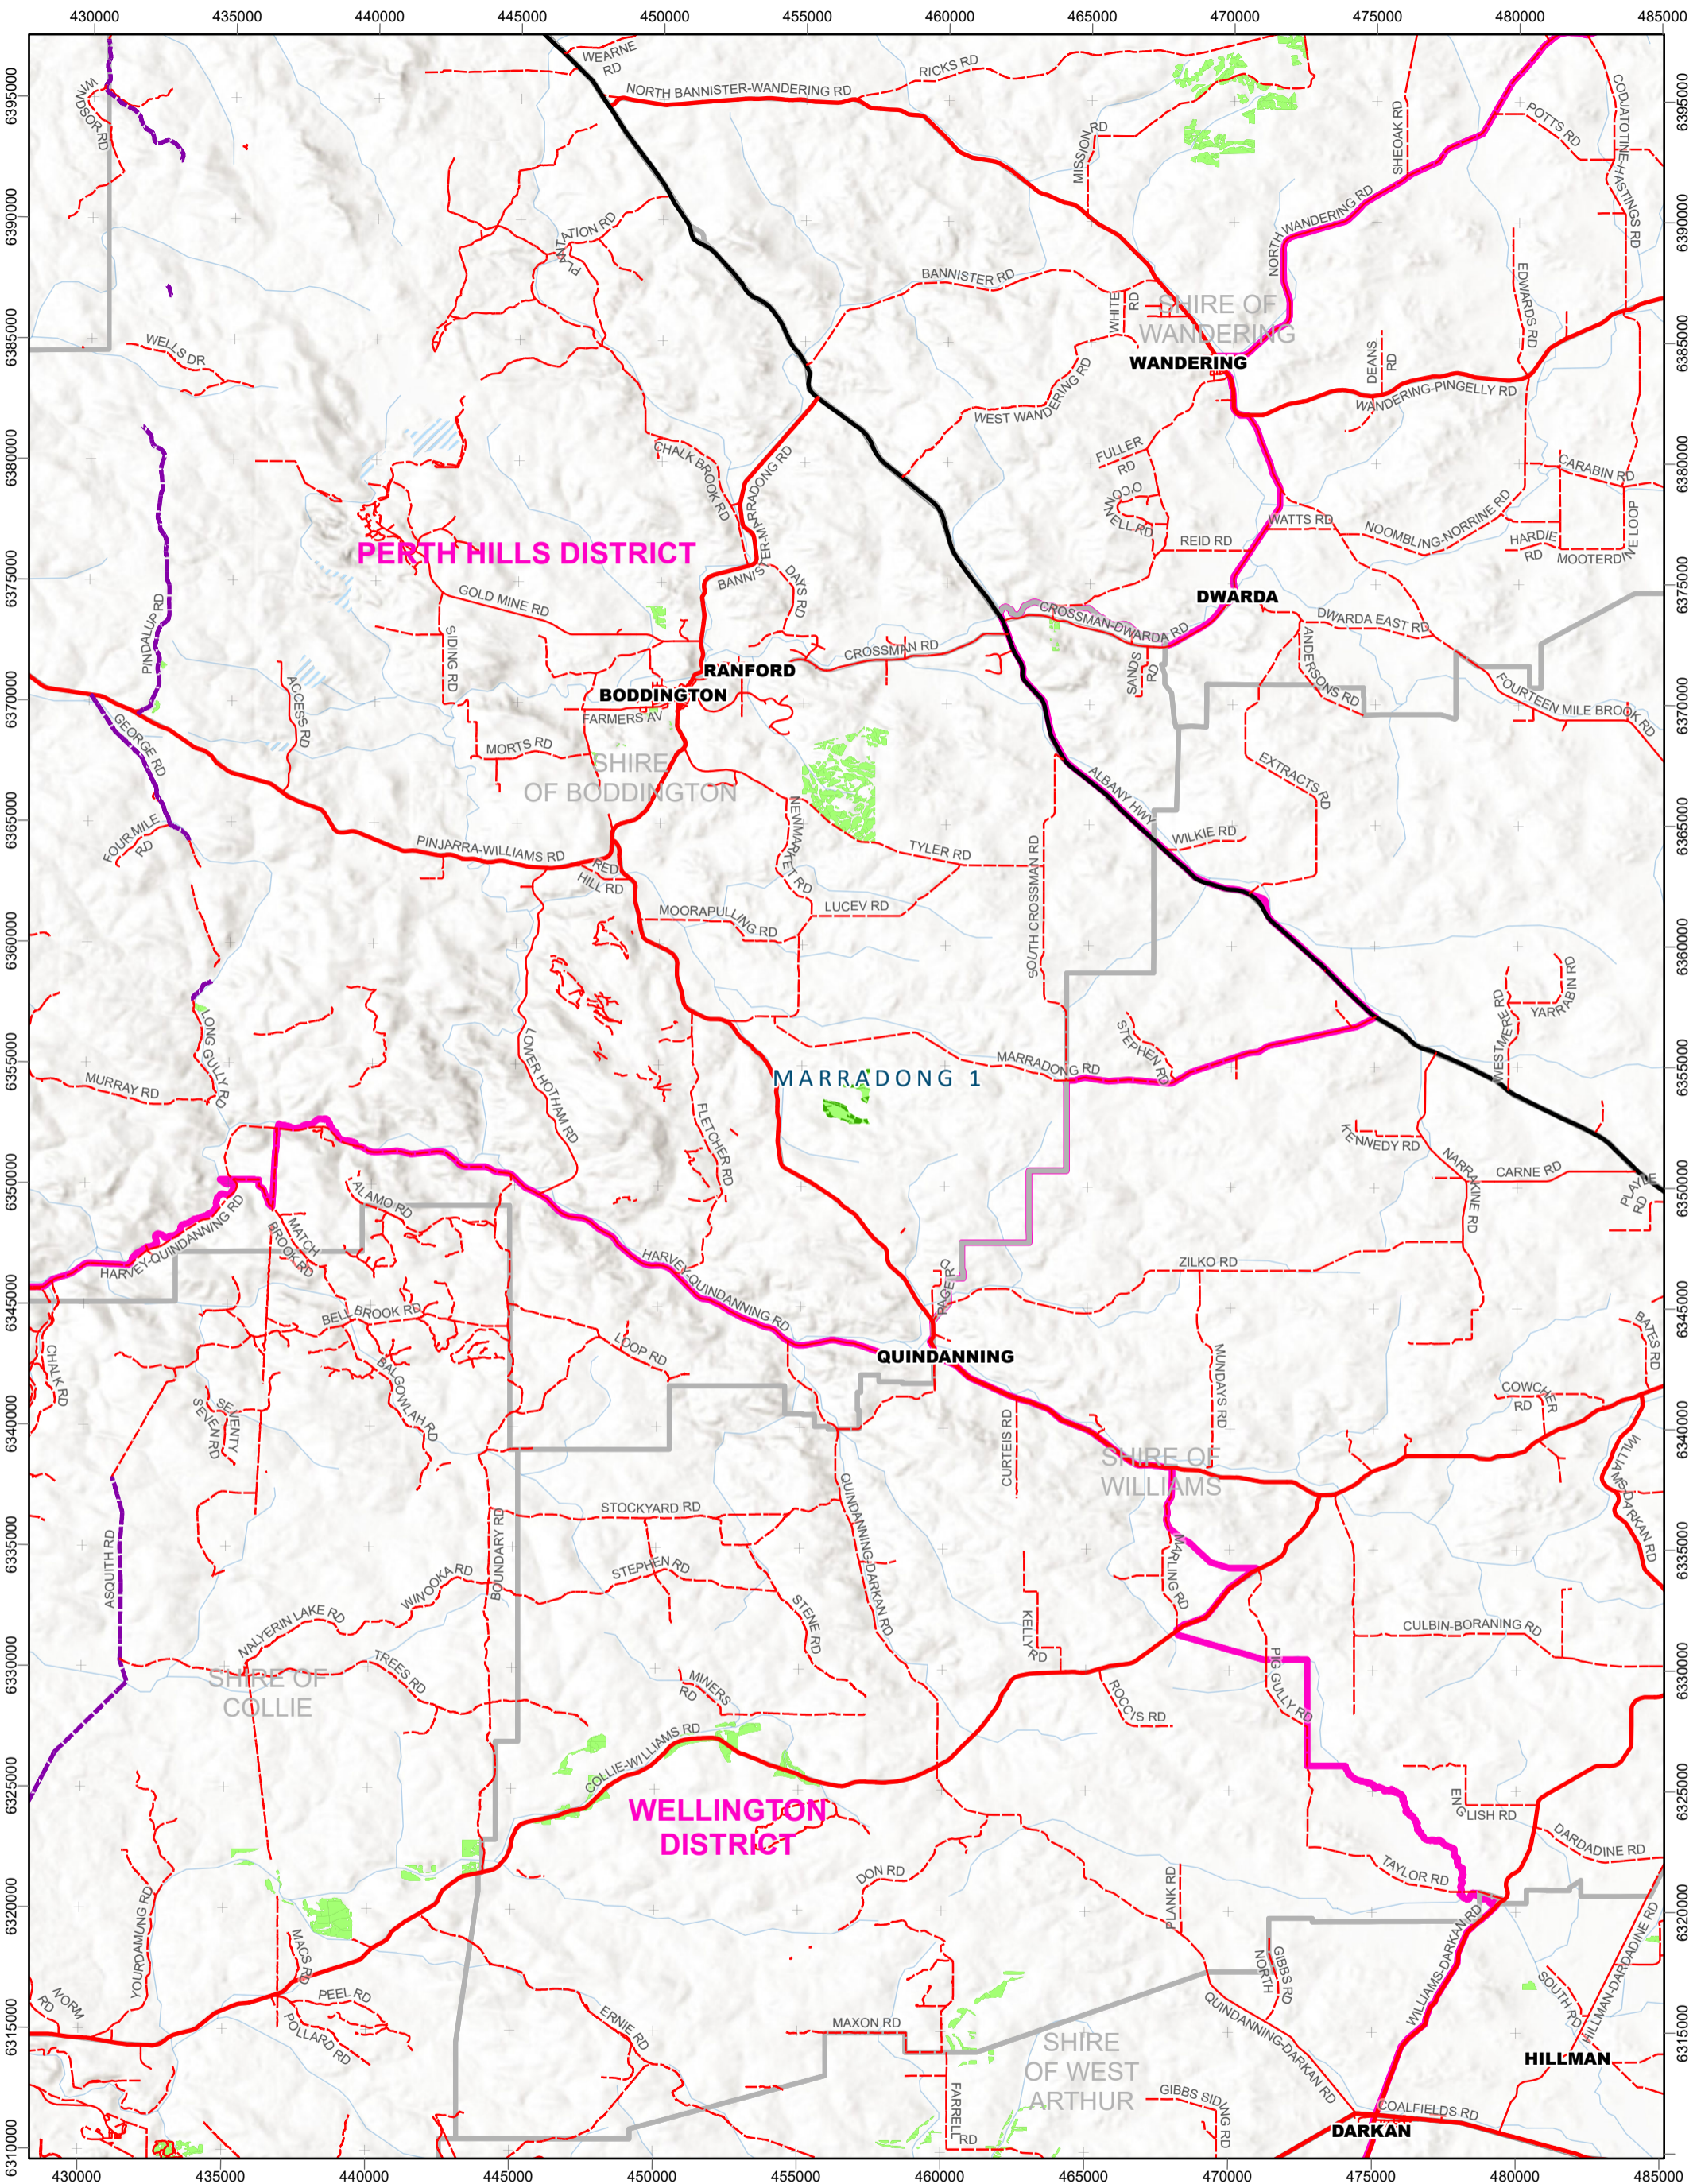

In case of emergency, Dial 000

Forest Products Commission Initial Fire Response Navigation Map

Murrumbidgee 1 Plantation

FPC Fire Duty Officer: 9725 5288

28 Jan 2025 01:52 PM

The Forest Products Commission does not guarantee that this map is without flaw of any kind and disclaims all liability for error, loss or other consequence which may arise from relying on any information depicted.

fpc Forest Products Commission