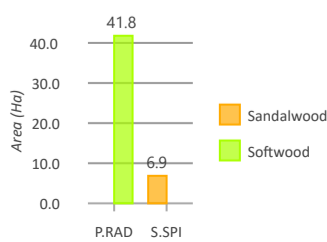

1. **FPC Lines of Interest**
2. Access Track
   - Roads (LGATE-134)
   - Forestry Track (Unsealed)
   - Tenure (LGATE-226)
   - Tenure (LGATE-226)
   - Medium Scale Topo Water (Line) (LGATE-018)
   - Minor River
3. **Local Government Authority (LGATE-233)**
4. **Operational Fire Breaks**
5. Fire Break (6m)
   - Fire Break (10m)
   - Fire Break (15m)
6. **Surrounding FPC Plantations**
7. Softwood
   - Sandalwood

1. **FPC Plantations**
2. Softwood
   - Sandalwood
3. **Cannister Maps Index - Portrait**
4. **DBCA District Boundaries (DBCA-023)**

28 Jan 2025 01:50 PM

The Forest Products Commission does not guarantee that this map is without flaw of any kind and disclaims all liability for error, loss or other consequence which may arise from relying on any information depicted.

fpc Forest Products Commission