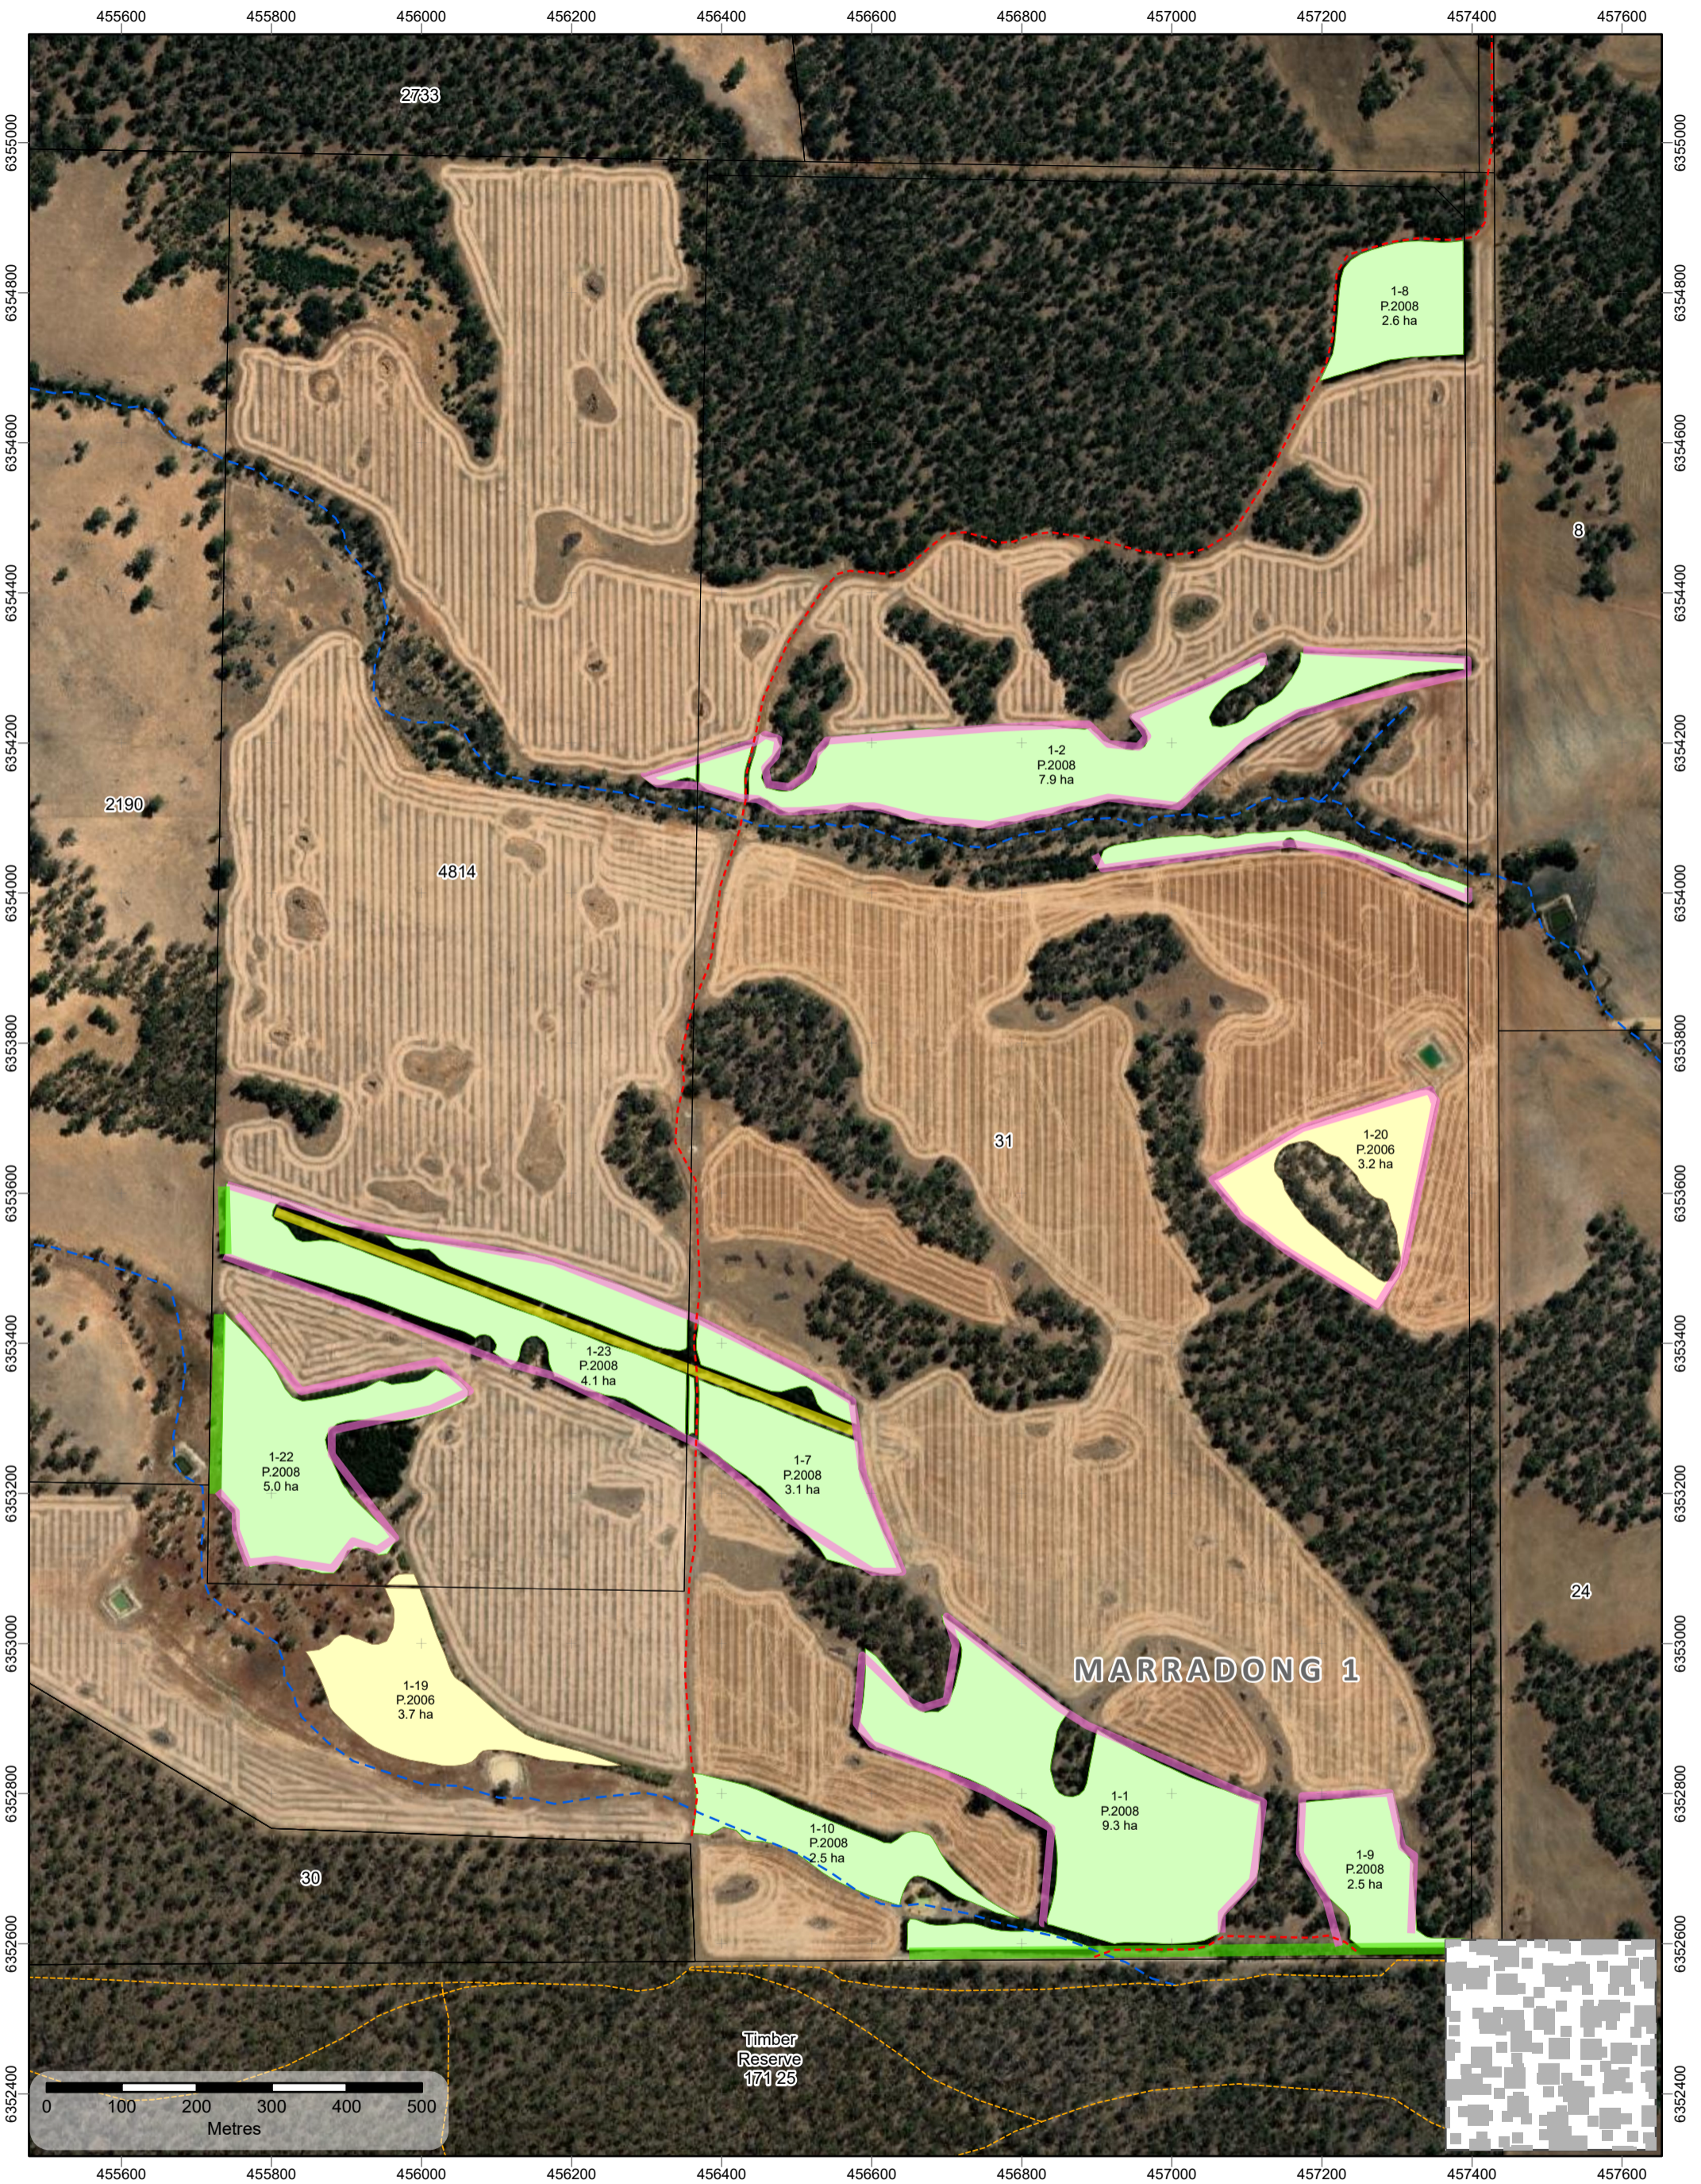

In case of emergency, Dial 000

**Forest Products Commission
Initial Fire Response Map
Marradong 1 Plantation**

Map 1 of 1
SHIRE OF BODDINGTON

DBCA District: PERTH HILLS
FPC Fire Duty Officer: 9725 5288

1. **FPC Lines of Interest**
2. Access Track
   - Roads (LGATE-134)
   - Forestry Track (Unsealed)
   - Tenure (LGATE-226)
   - Tenure (LGATE-226)
   - Medium Scale Topo Water (Line) (LGATE-018)
   - Minor River
3. **Local Government Authority (LGATE-233)**
4. **Operational Fire Breaks**
5. Fire Break (6m)
   - Fire Break (10m)
   - Fire Break (15m)
6. **Surrounding FPC Plantations**
7. Softwood
   - Sandalwood

1. **FPC Plantations**
2. Softwood
   - Sandalwood
3. **Cannister Maps Index - Portrait**
4. **DBCA District Boundaries (DBCA-023)**

28 Jan 2025 01:50 PM

The Forest Products Commission does not guarantee that this map is without flaw of any kind and disclaims all liability for error, loss or other consequence which may arise from relying on any information depicted.

fpc Forest Products Commission