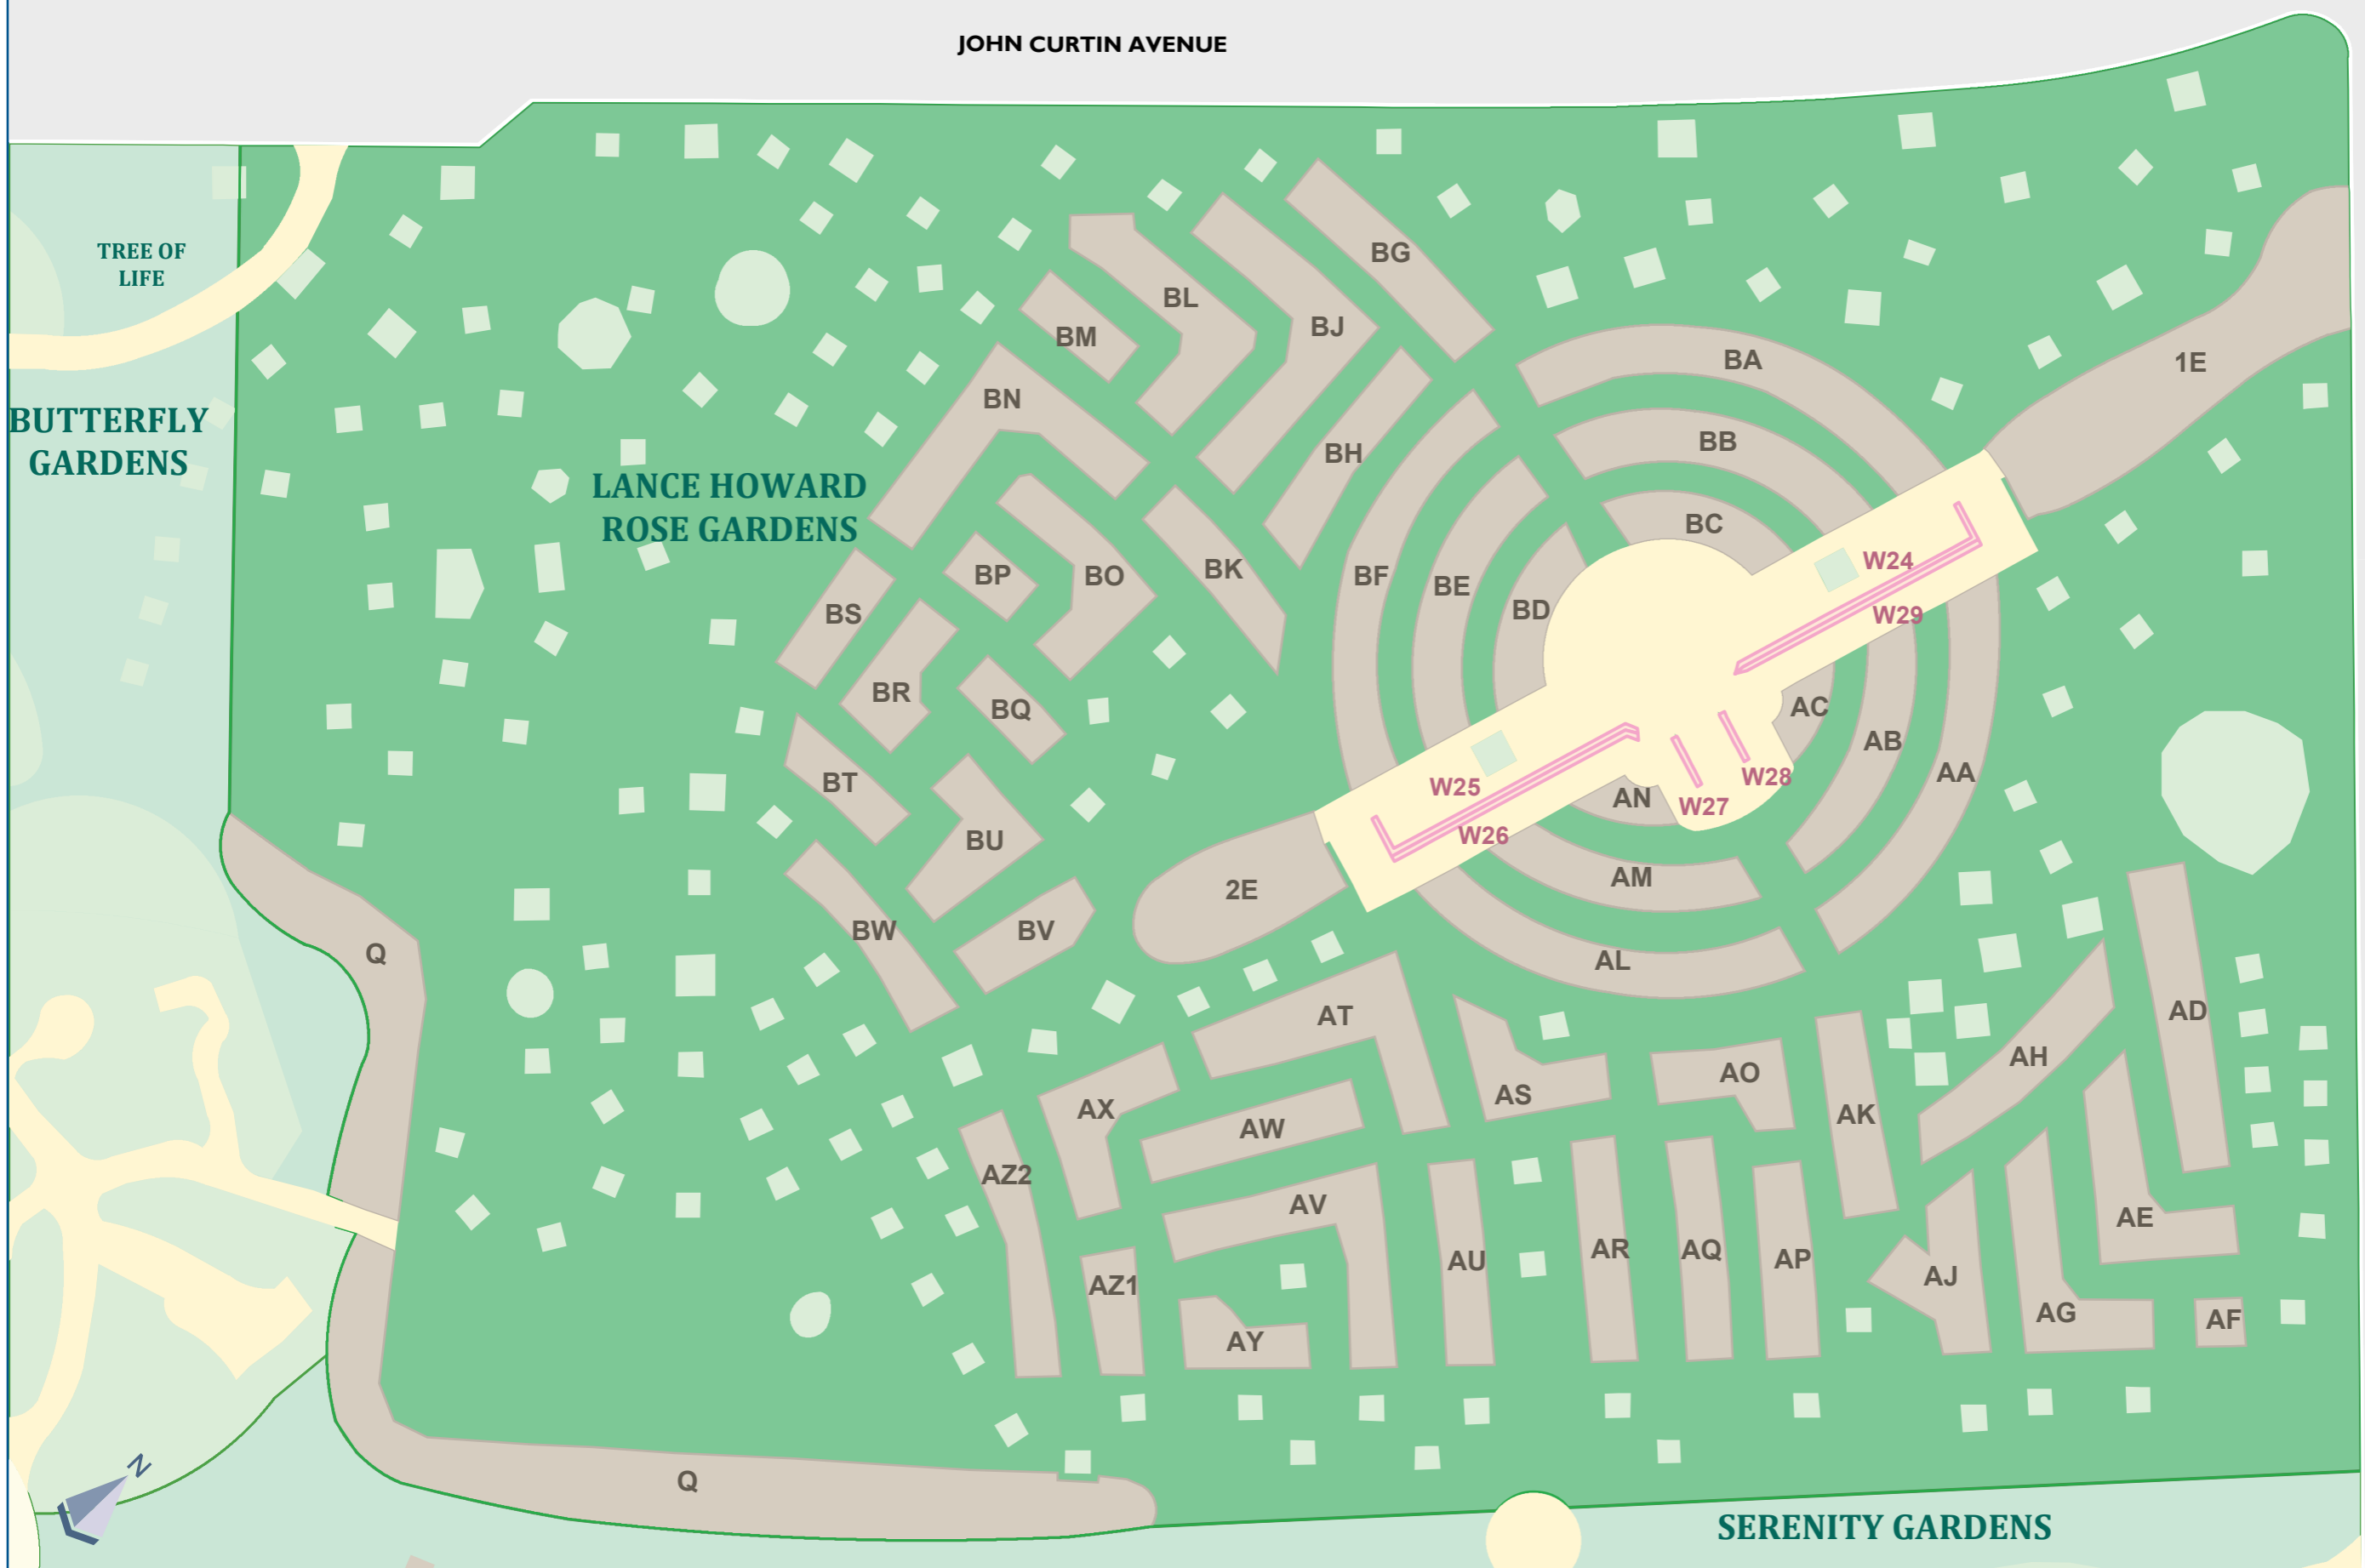

KARRAKATTA CEMETERY

JOHN CURTIN AVENUE

SHEA ROAD

ROMAN CATHOLIC CA

MAP 4IA

MAP SYMBOLS

Garden

Wall

LANCE HOWARD ROSE GARDENS MEMORIAL PRODUCTS

METROPOLITAN CEMETERIES BOARD

1300 793 109