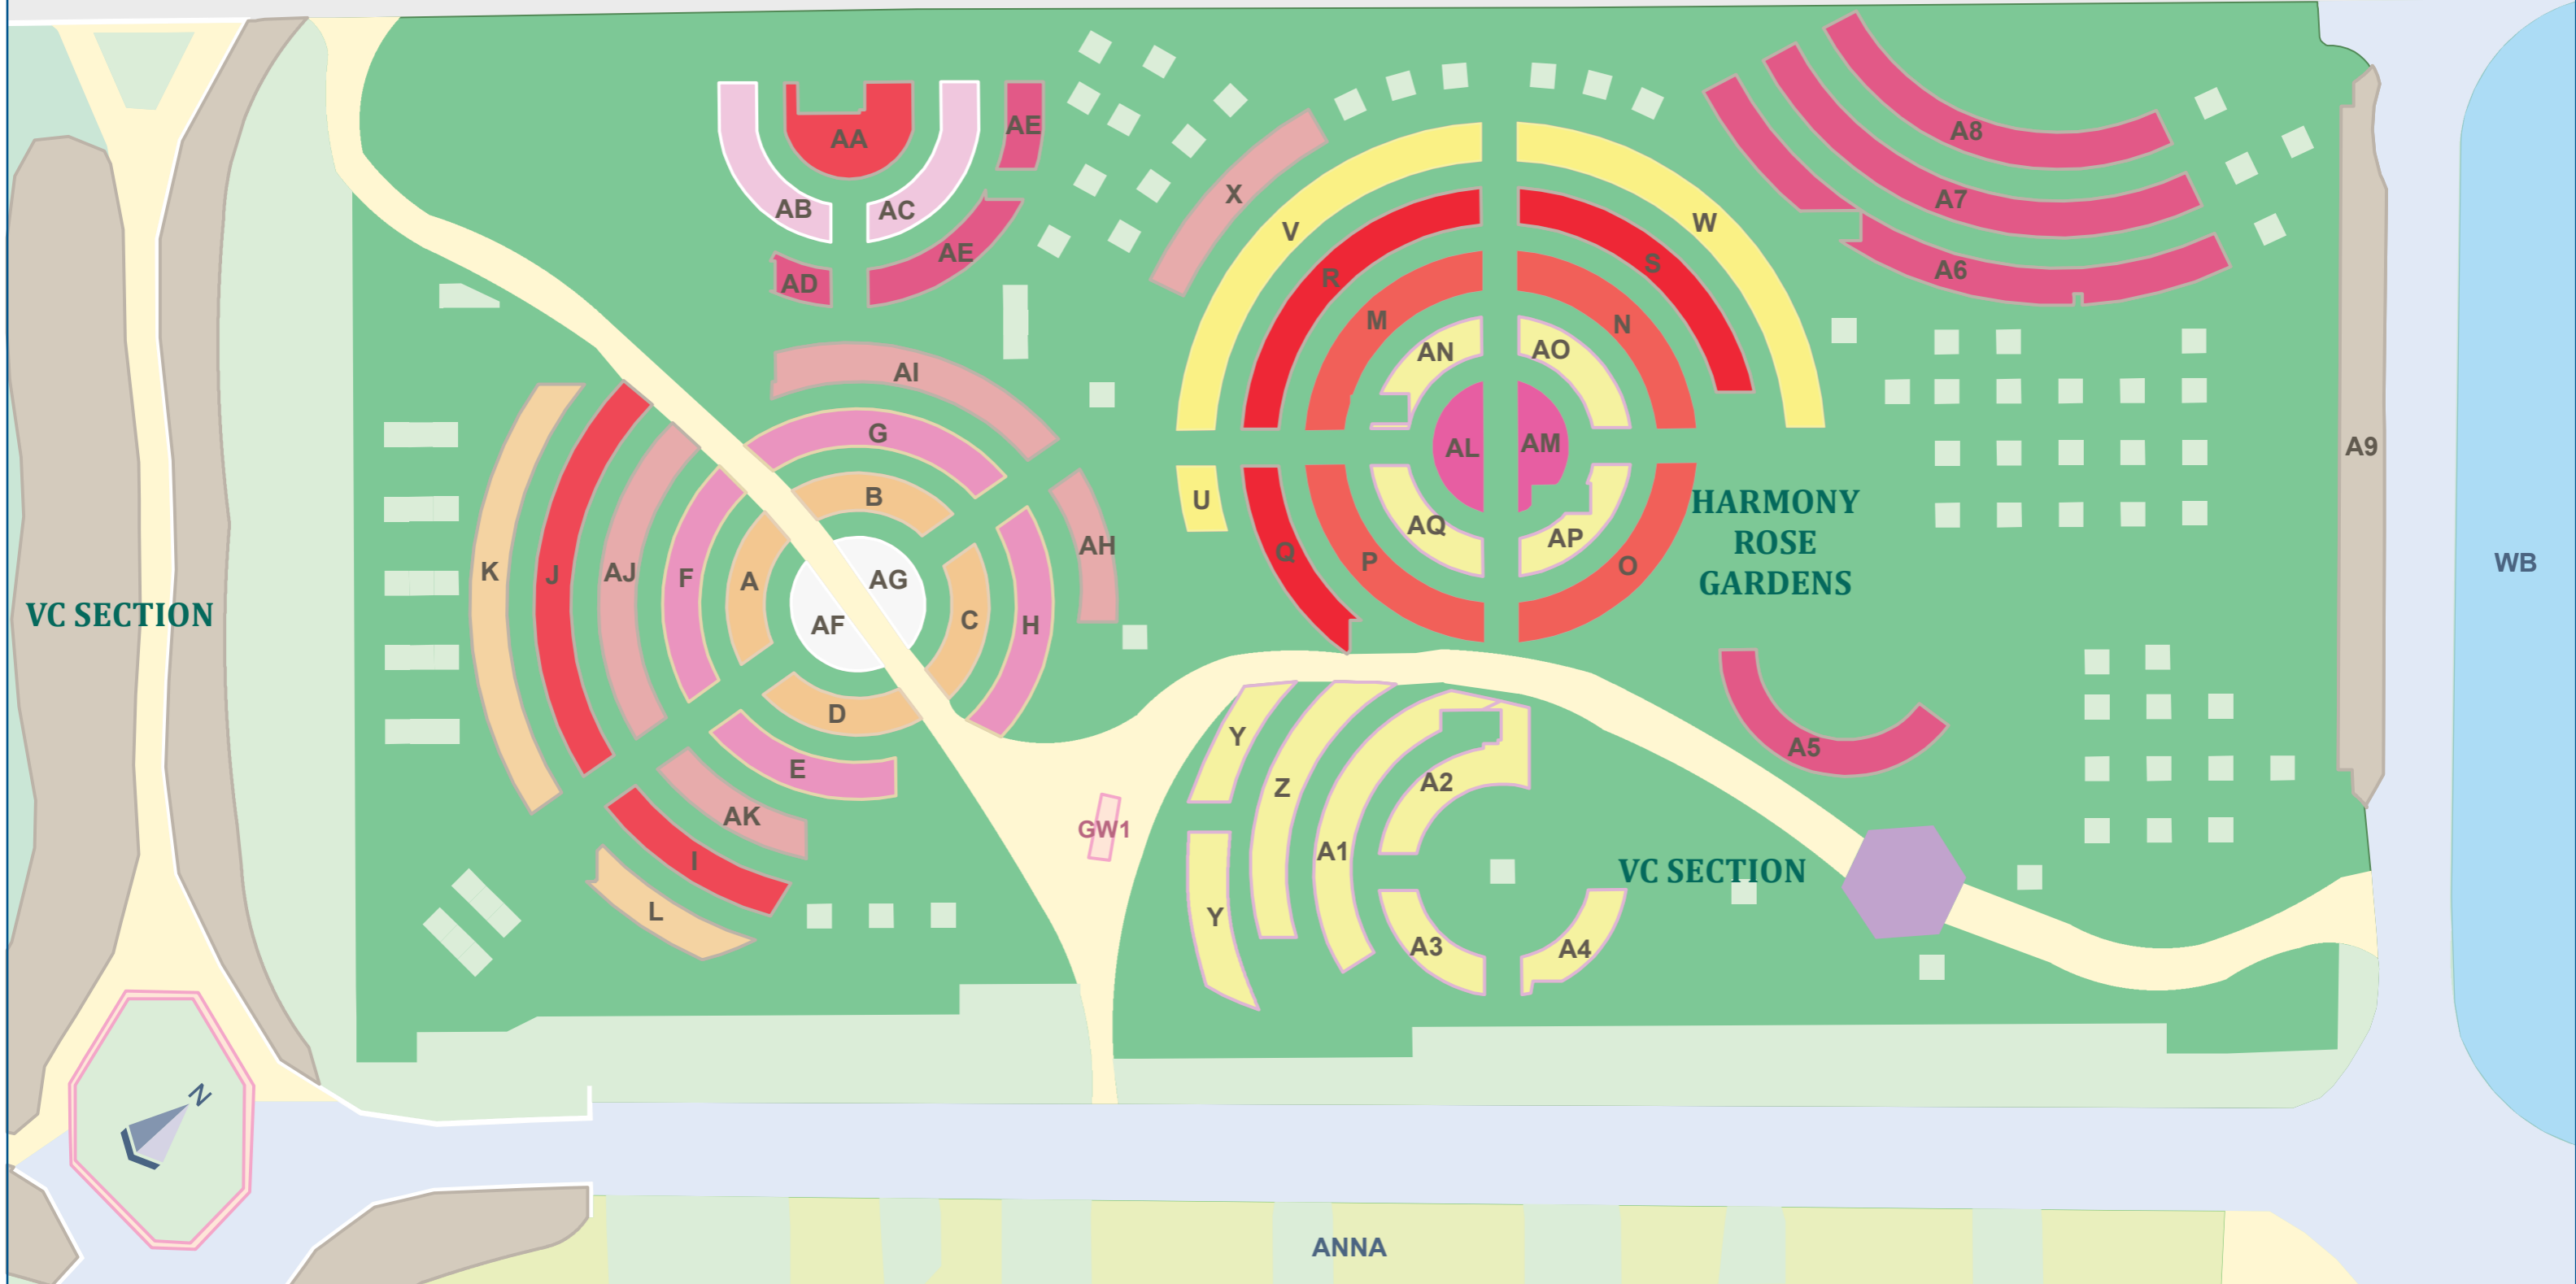

KARRAKATTA CEMETERY

KILLARA GARDENS

YC

DAVID BRAND DRIVE

VC SECTION

HARMONY ROSE GARDENS

A9

WB

VC SECTION

ANNA

MAP 6A

MAP SYMBOLS

HARMONY ROSE GARDENS
MEMORIAL PRODUCTS

 Garden

 Niche Wall

METROPOLITAN CEMETERIES BOARD